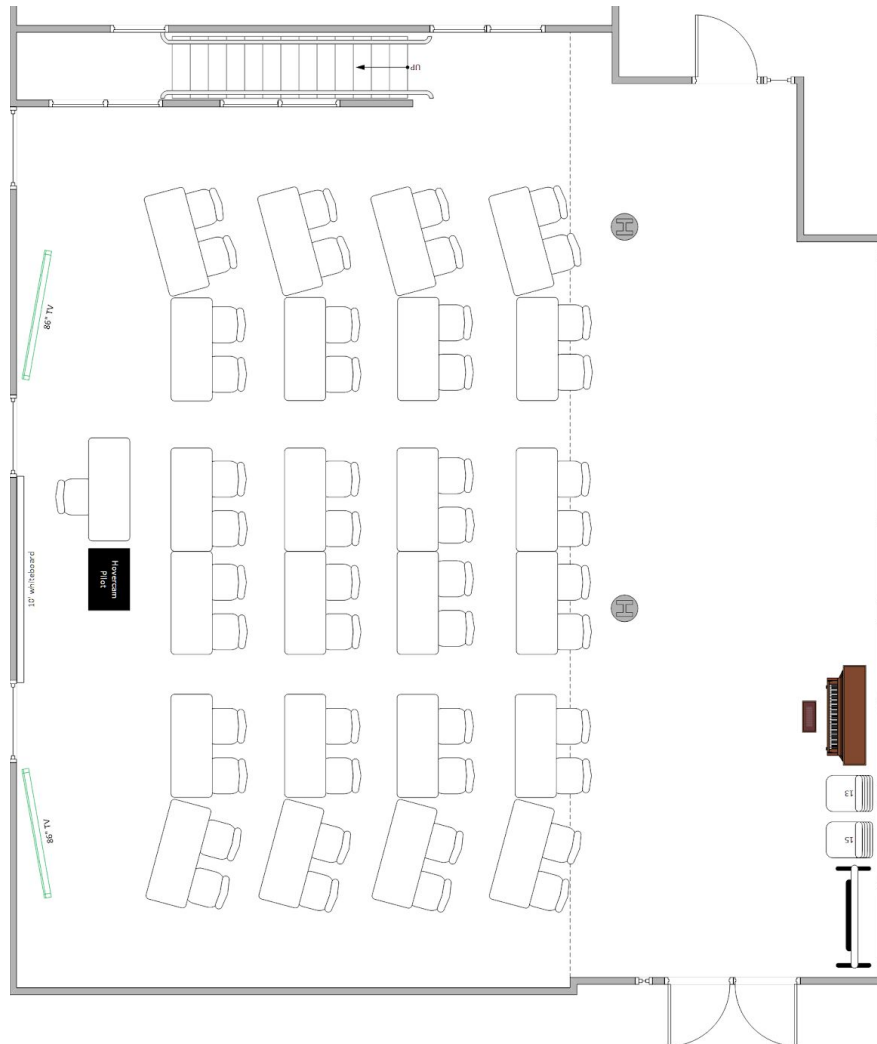

NC 19

DEFAULT CLASSROOM LAYOUT

50 ROOM SEATING

- 77 CHAIRS (Lumin Grey Plastic)
- 26 5' x 2' TABLES
- 1 TEACHING LECTERN
- 1 WASTE BASKET

PLEASE RETURN ROOM TO THIS SETUP AFTER USE

For questions and/or concerns regarding default layouts contact classrooms@goshen.edu