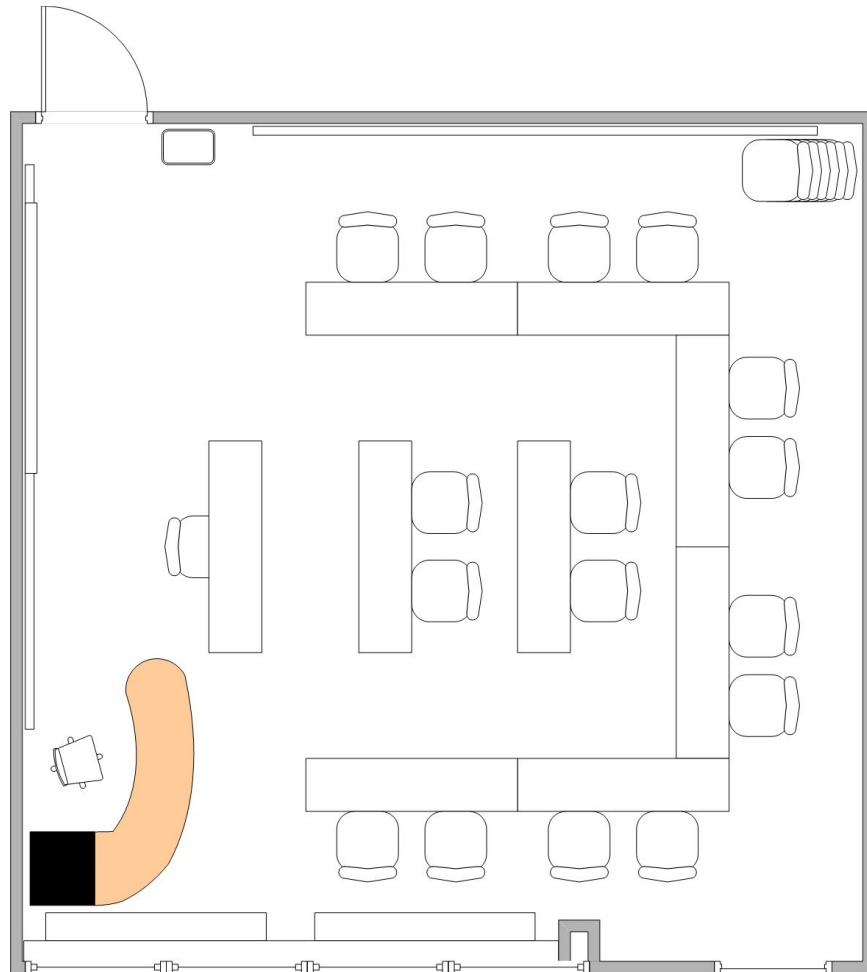

## DEFAULT CLASSROOM LAYOUT

### 16 ROOM SEATING

- 25 CHAIRS (Sauder Pink)
- 1 TEACHING STOOL (Sauder Sherpa Berry)
- 9 6' x 1.5' TABLES
- 1 WASTE BASKET

**PLEASE RETURN ROOM TO THIS SETUP AFTER USE**

For questions and/or concerns regarding default layouts contact [classrooms@goshen.edu](mailto:classrooms@goshen.edu)