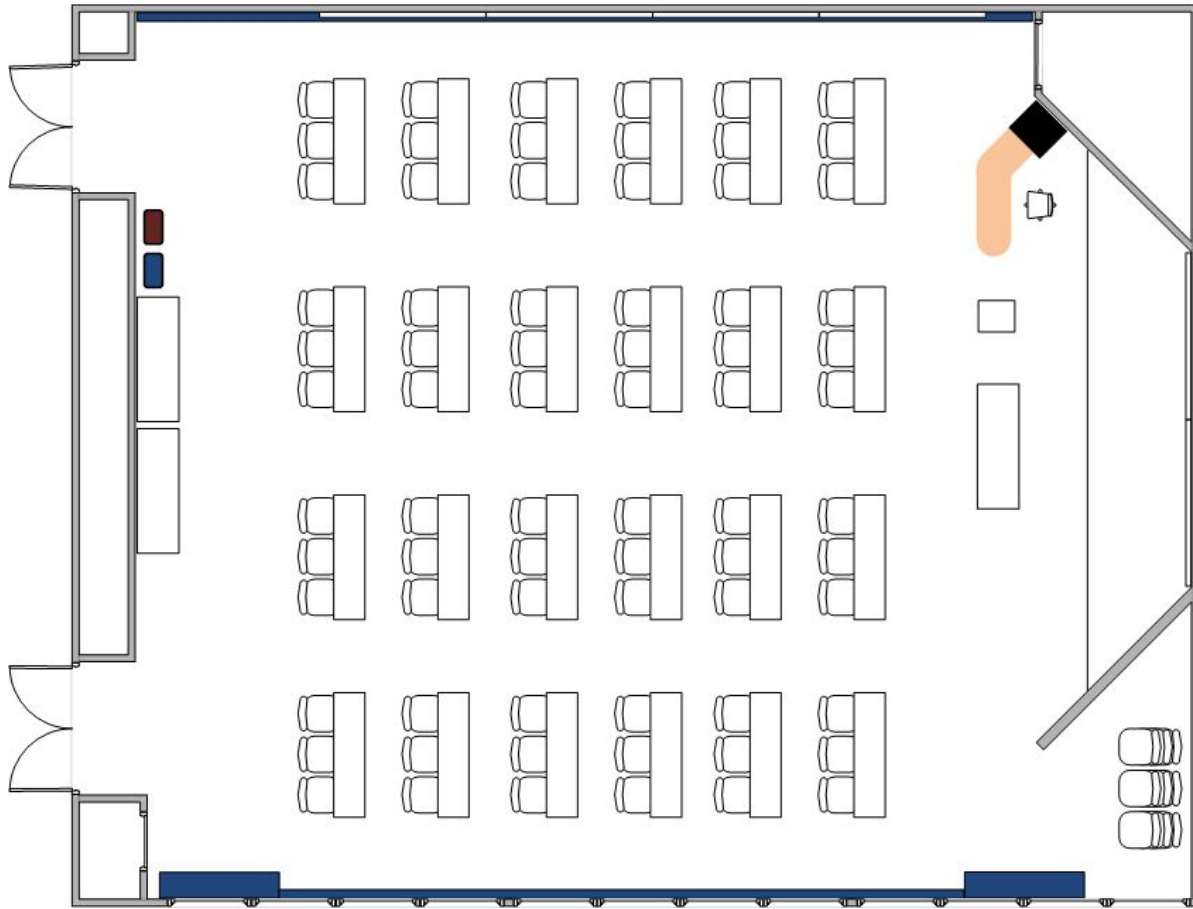

NC 17

DEFAULT CLASSROOM LAYOUT

72 ROOM SEATING

- 80 CHAIRS (Sauder blue & pink)
- 1 TEACHING STOOL (Sauder Sherpa Rosewood)
- 24 6' x 18" TABLES
- 3 6' x 2' TABLES
- 1 1.5' x 1.75' LECTERN
- 1 RECYCLING BASKET
- 1 WASTE BASKET