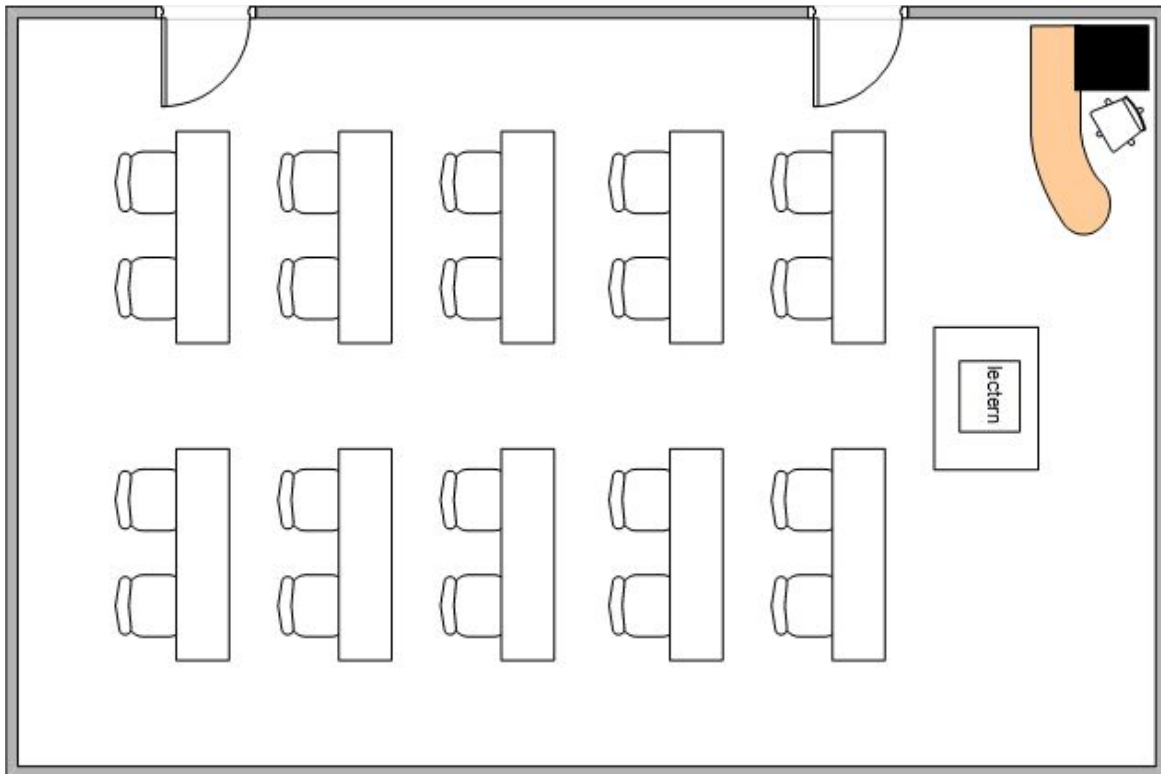

NC 14

DEFAULT CLASSROOM LAYOUT

20 ROOM SEATING

- 20 CHAIRS (Sauder blue)
- 1 TEACHING STOOL (Sauder Dark Blue)
- 10 6' X 18" TABLES
- 1 4' X 3' TABLE
- 1 LECTERN

PLEASE RETURN ROOM TO THIS SETUP AFTER USE