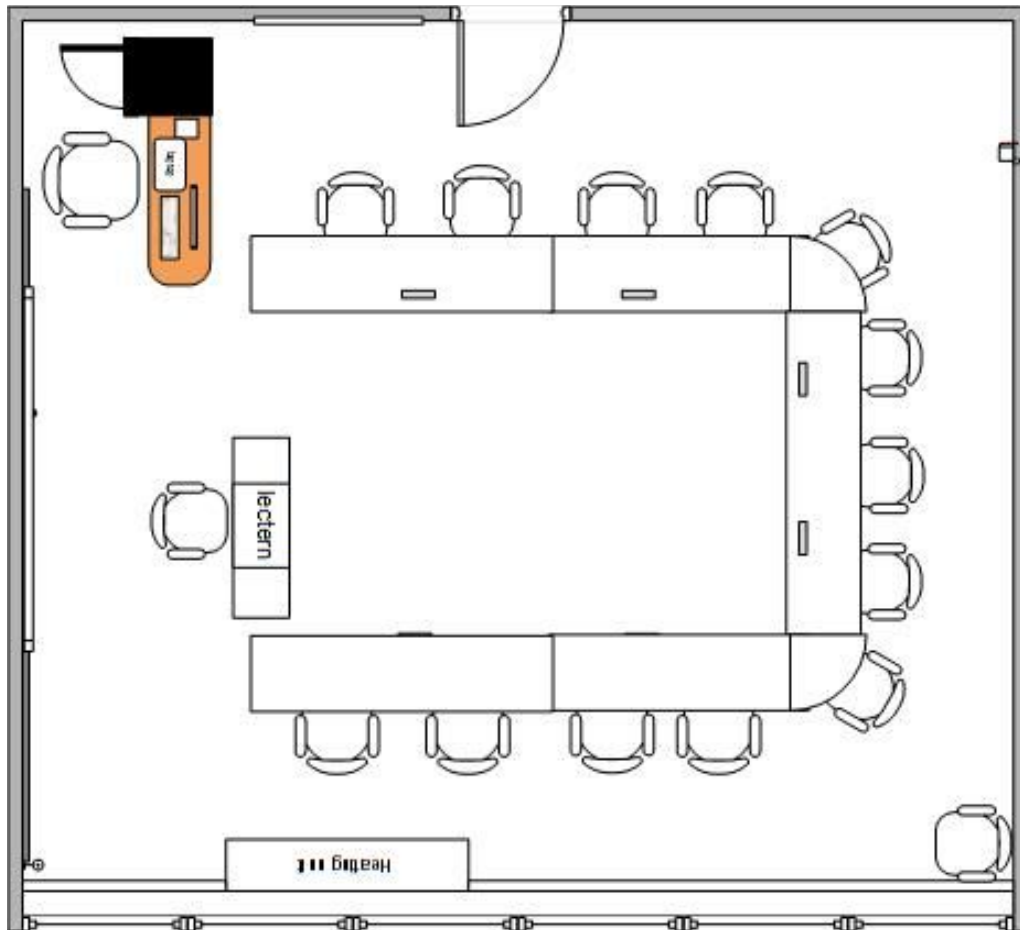

NC 13

DEFAULT CLASSROOM LAYOUT

13 ROOM SEATING

- 15 BLACK ROLLING ARM CHAIRS
- 1 TEACHING STOOL (Sauder Sherpa Grey Heather)
- 2 7' X 2' TABLES WITH AC
- 2 6' X 2' TABLES WITH AC
- 2 4' X 2' TABLES WITH AC
- 1 6' X 1.5' BROWN TABLE
- 1 LECTERN