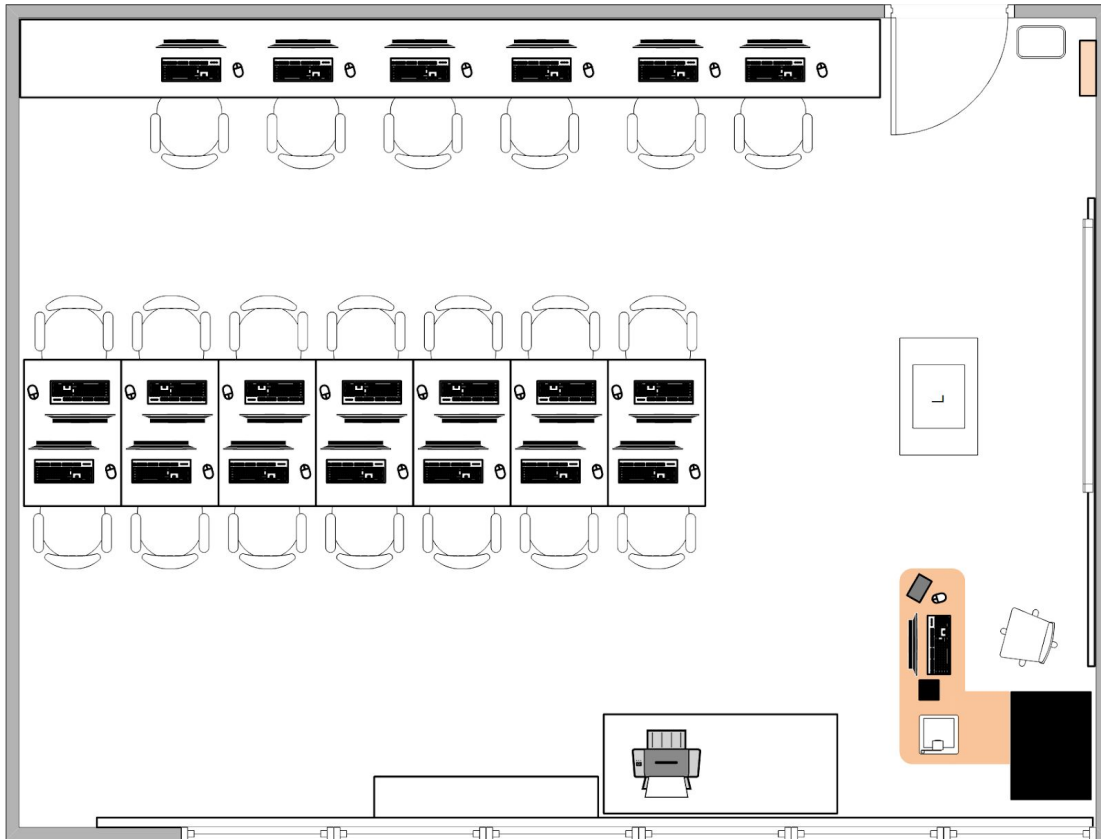

NC 12

DEFAULT CLASSROOM LAYOUT

20 ROOM SEATING

- 20 CHAIRS (Black rolling arm chairs)
- 1 TEACHING STOOL (Sauder Icon Taupe)
- 1 TABLE
- 1 LECTERN
- 1 WASTE BASKET

PLEASE RETURN ROOM TO THIS SETUP AFTER USE