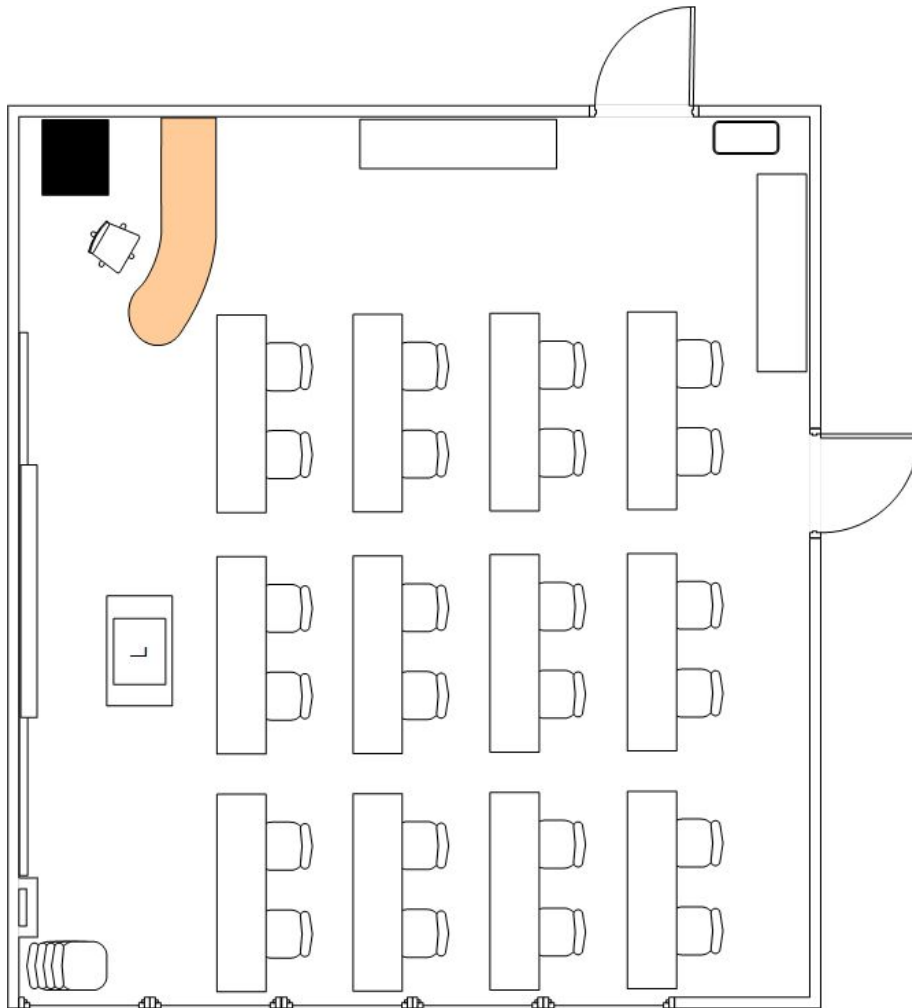

# WY 211

## DEFAULT CLASSROOM LAYOUT

### 24 ROOM SEATING

- 30 CHAIRS (Sauder Burgundy & Green)
- 1 TEACHING STOOL (Sauder Icon Cranberry)
- 14 6' x 1.5' TABLES
- 1 40" x 2' TABLE
- 1 LECTERN
- 1 WASTE BASKET

**PLEASE RETURN ROOM TO THIS SETUP AFTER USE**