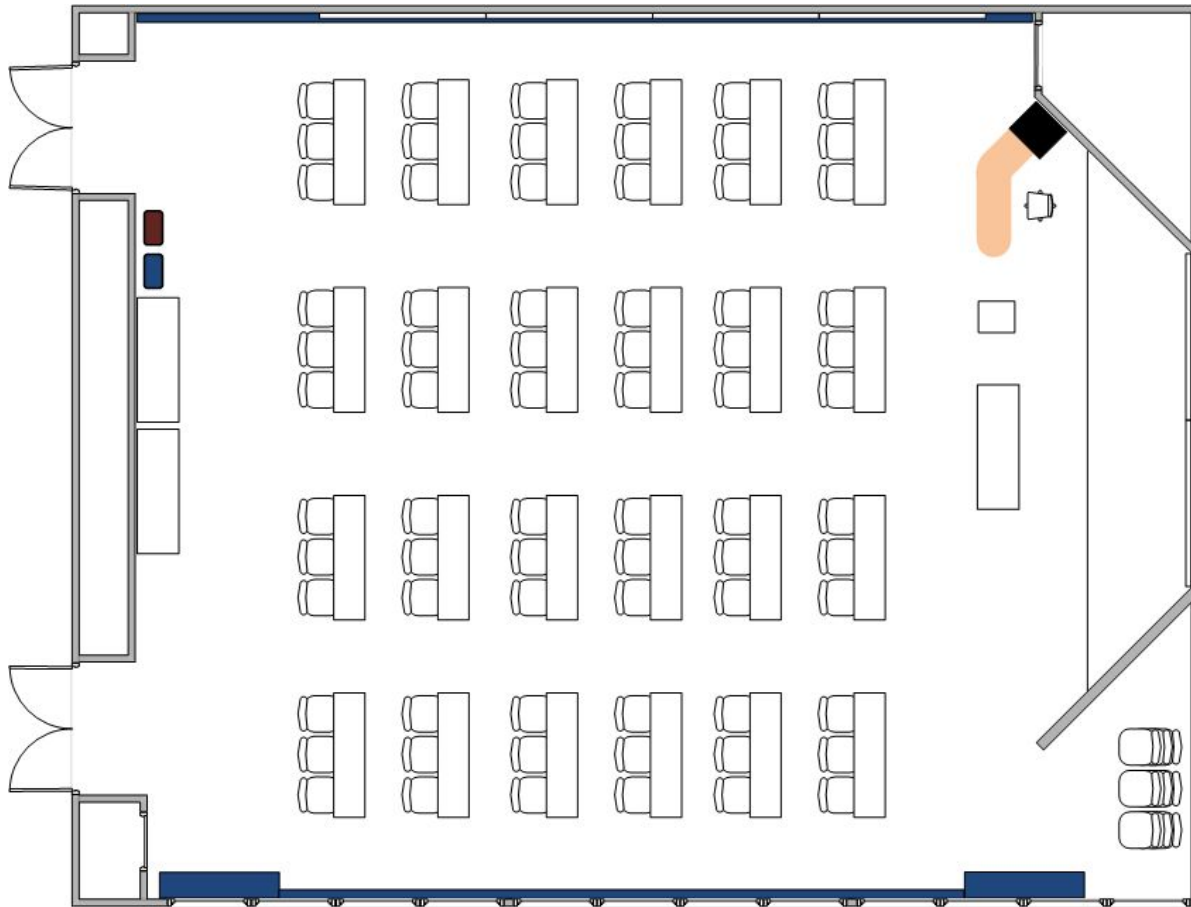

NC 17

DEFAULT CLASSROOM LAYOUT

72 ROOM SEATING

- 80 CHAIRS (Sauder blue & pink)
- 1 TEACHING STOOL (Sauder)
- 24 6' x 18" TABLES
- 3 6' x 2' TABLES
- 1 1.5' x 1.75' LECTERN
- 1 RECYCLING BASKET
- 1 WASTE BASKET