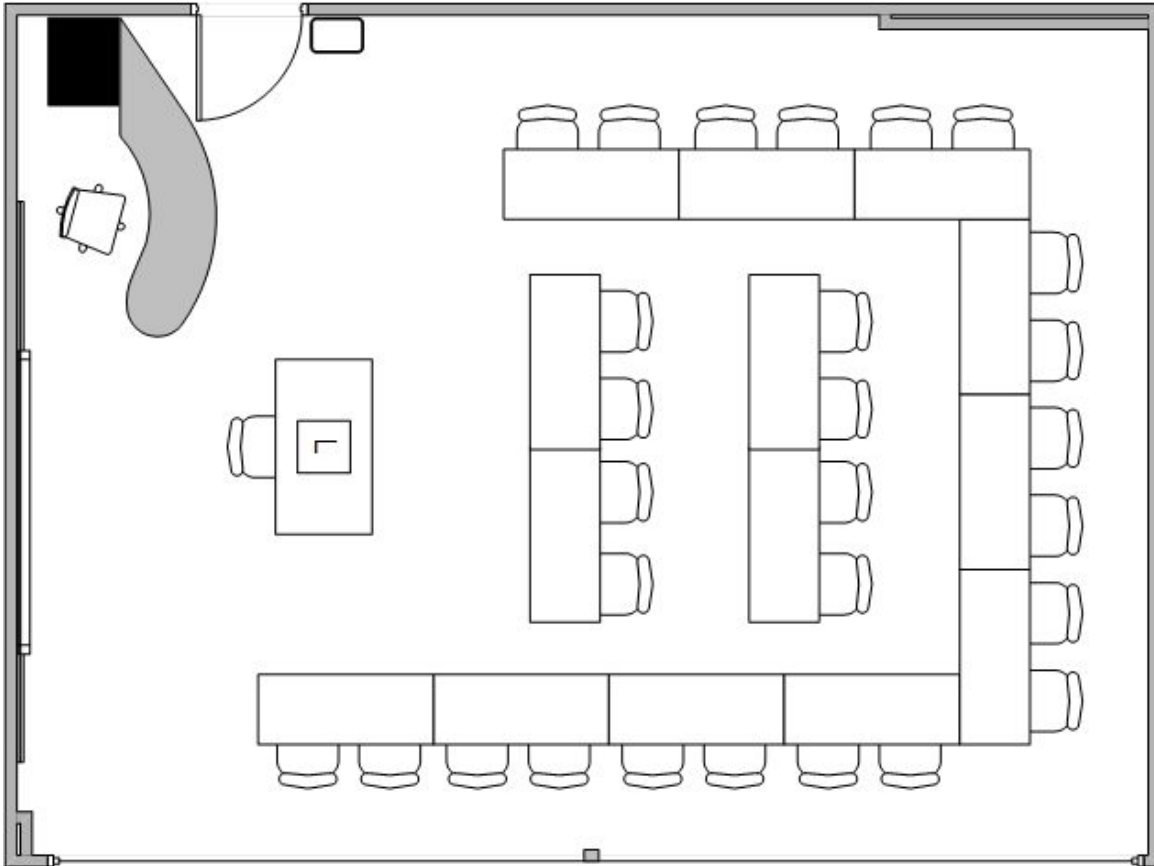

WY 319

DEFAULT CLASSROOM LAYOUT

28 ROOM SEATING

- 29 CHAIRS (Sauder Jupiter Mortar)
- 1 TEACHING STOOL (Sauder Jupiter Mortar)
- 14 6' x 1.5' TABLES
- 1 4' X 2.5' TABLE
- 1 LECTERN

PLEASE RETURN ROOM TO THIS SETUP AFTER USE