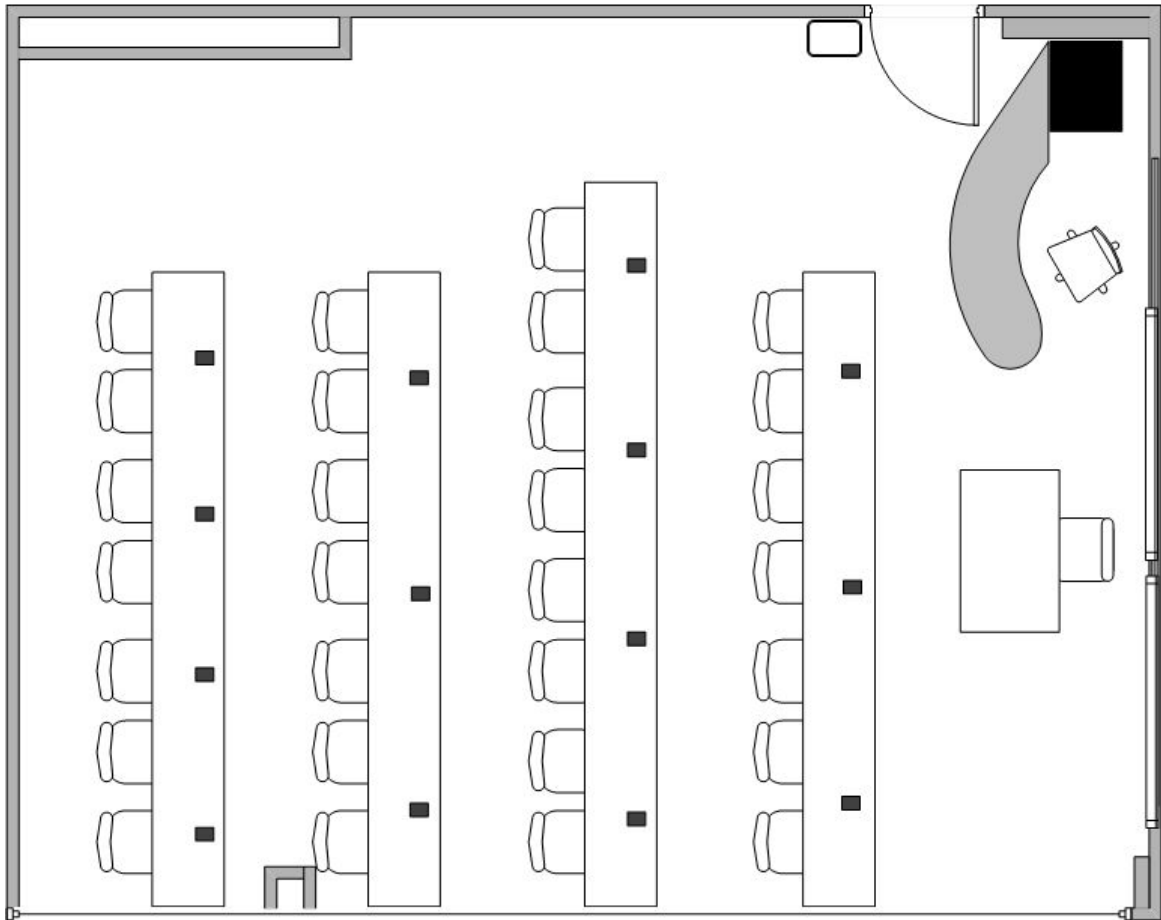

## DEFAULT CLASSROOM LAYOUT

### 29 ROOM SEATING

- 30 CHAIRS (Sauder Venus Shadow)
- 1 TEACHING STOOL (Sauder Venus Shadow)
- 4 FIXED TABLES WITH MICROPHONES
- 1 LECTERN

**PLEASE RETURN ROOM TO THIS SETUP AFTER USE**

For questions and/or concerns regarding default layouts contact [classrooms@goshen.edu](mailto:classrooms@goshen.edu)