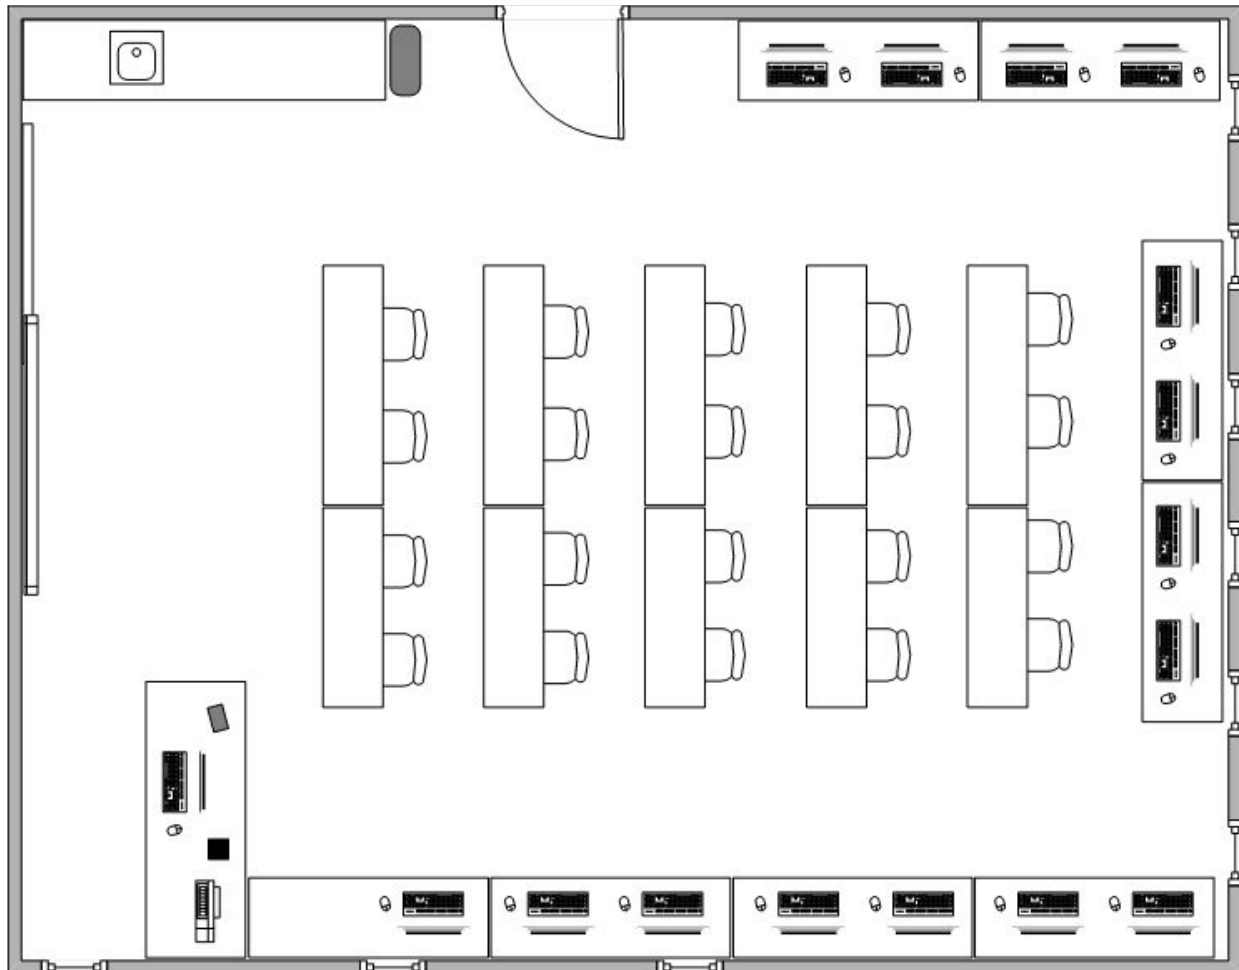

VA 22

DEFAULT CLASSROOM LAYOUT

15 ROOM SEATING

- 20 CHAIRS (Green with casters)
- 15 COMPUTER WORKSTATIONS
- 5 6' x 18" TABLES
- 5 5' x 18" TABLES

PLEASE RETURN ROOM TO THIS SETUP AFTER USE

For questions and/or concerns regarding default layouts contact classrooms@goshen.edu