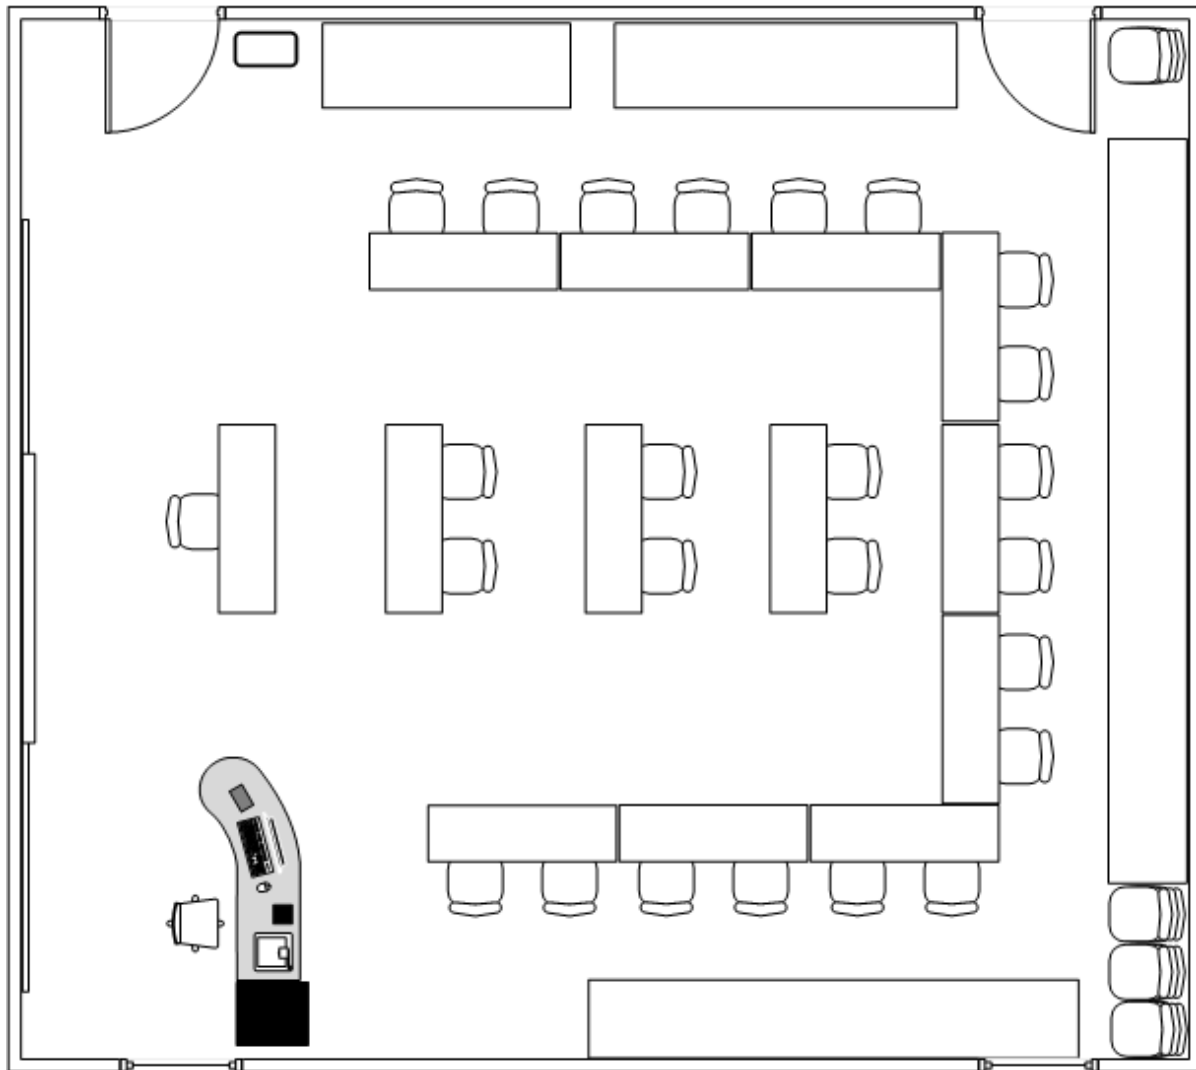

CC112-13

DEFAULT CLASSROOM LAYOUT

24 ROOM SEATING

- 75 CHAIRS (Red Bertolini Chairs)
- 1 TEACHING STOOL (Sauder Sherpa Grey Heather)
- 13 5' X 1.5' TABLES
- 1 WASTE BASKET

PLEASE RETURN ROOM TO THIS SETUP AFTER USE