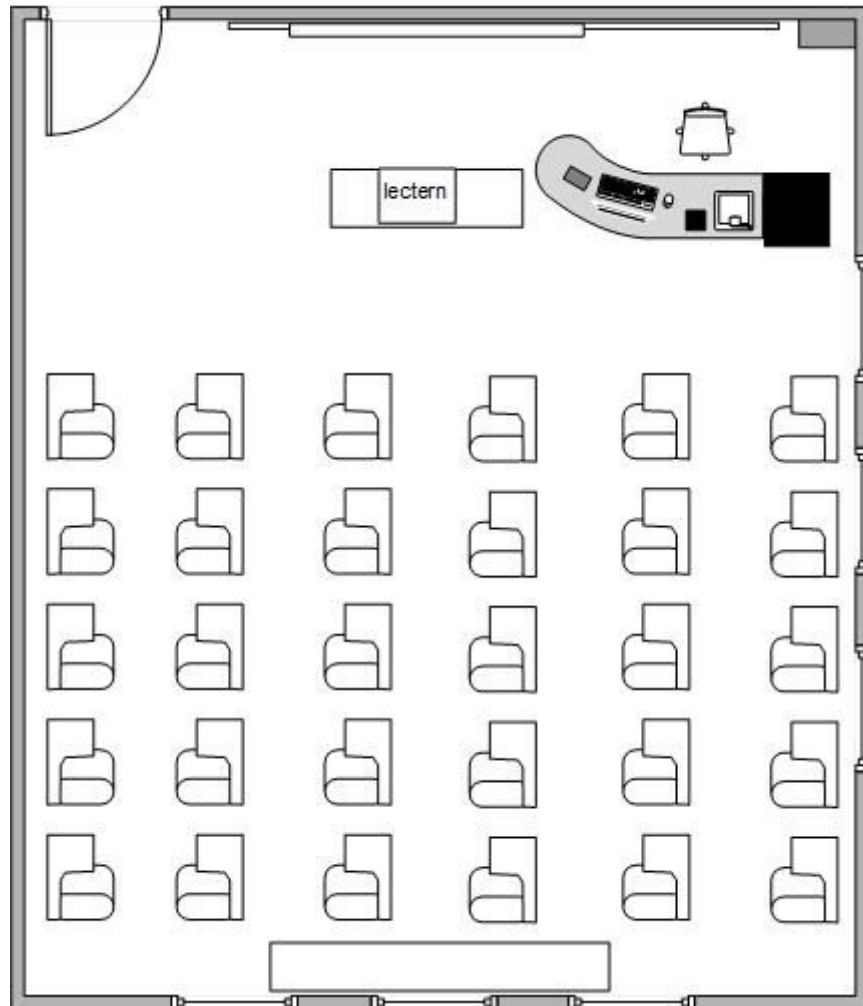

AD36

DEFAULT CLASSROOM LAYOUT

30 ROOM SEATING

- 30 TABLET CHAIRS (Sauder Venus Aloe)
- 1 TEACHING STOOL (Sauder Neptune Loden)
- 1 5' X 1.5' TABLE
- 1 LECTERN

PLEASE RETURN ROOM TO THIS SETUP AFTER USE

For questions and/or concerns regarding default layouts contact classrooms@goshen.edu