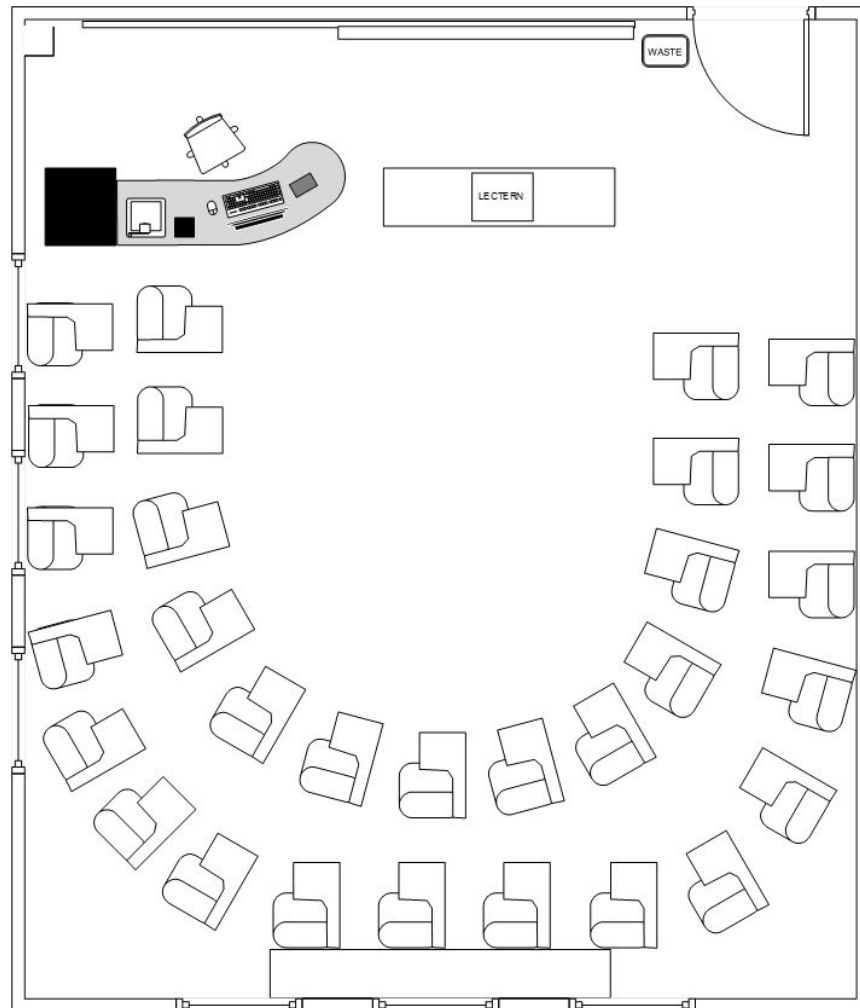

AD35

DEFAULT CLASSROOM LAYOUT

30 ROOM SEATING

- 30 TABLET CHAIRS (Sauder Neptune Aegean)
- 1 TEACHING STOOL (Sauder Sherpa Grey Heather)
- 1 6' X 1.5' TABLE
- 1 LECTERN
- 1 WASTE BASKET

PLEASE RETURN ROOM TO THIS SETUP AFTER USE