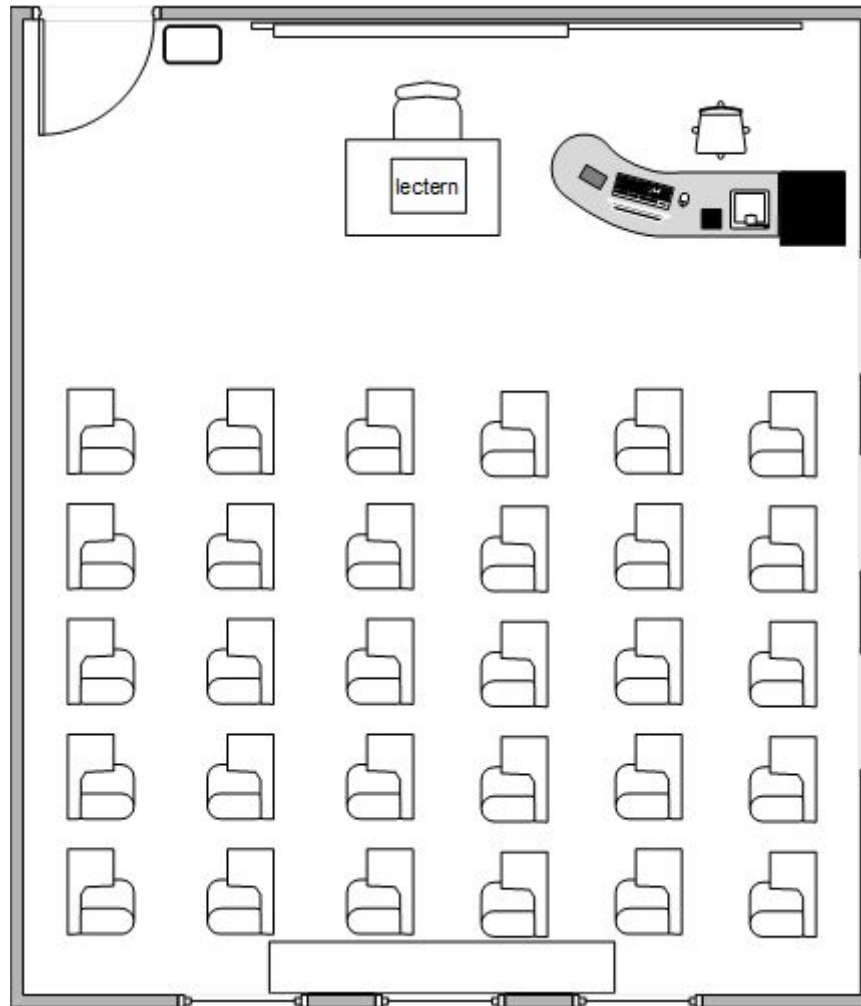

# AD31

## DEFAULT CLASSROOM LAYOUT

### 30 ROOM SEATING

- 30 TABLET CHAIRS (Sauder Lunar Silver)
- 1 TEACHING STOOL (Sauder Sherpa Grey Heather)
- 1 4' X 2.5' TABLE
- 1 LECTERN
- 1 WASTE BASKET

**PLEASE RETURN ROOM TO THIS SETUP AFTER USE**