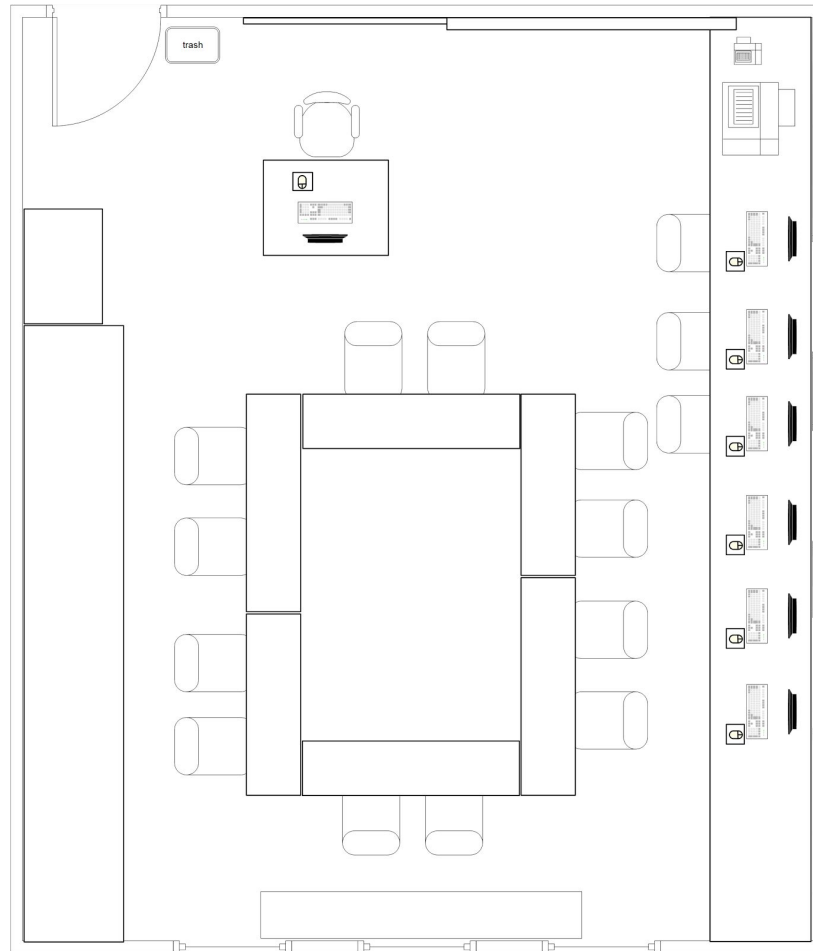

AD21

DEFAULT CLASSROOM LAYOUT

12 ROOM SEATING

- 15 CHAIRS (Lux Steel)
- 1 TEACHING STOOL (Lux Steel)
- 6 CLEP TESTING COMPUTERS
- 4 6' X 1.5' TABLES
- 2 5' X 1.5' TABLES
- 1 WASTE BASKET

PLEASE RETURN ROOM TO THIS SETUP AFTER USE