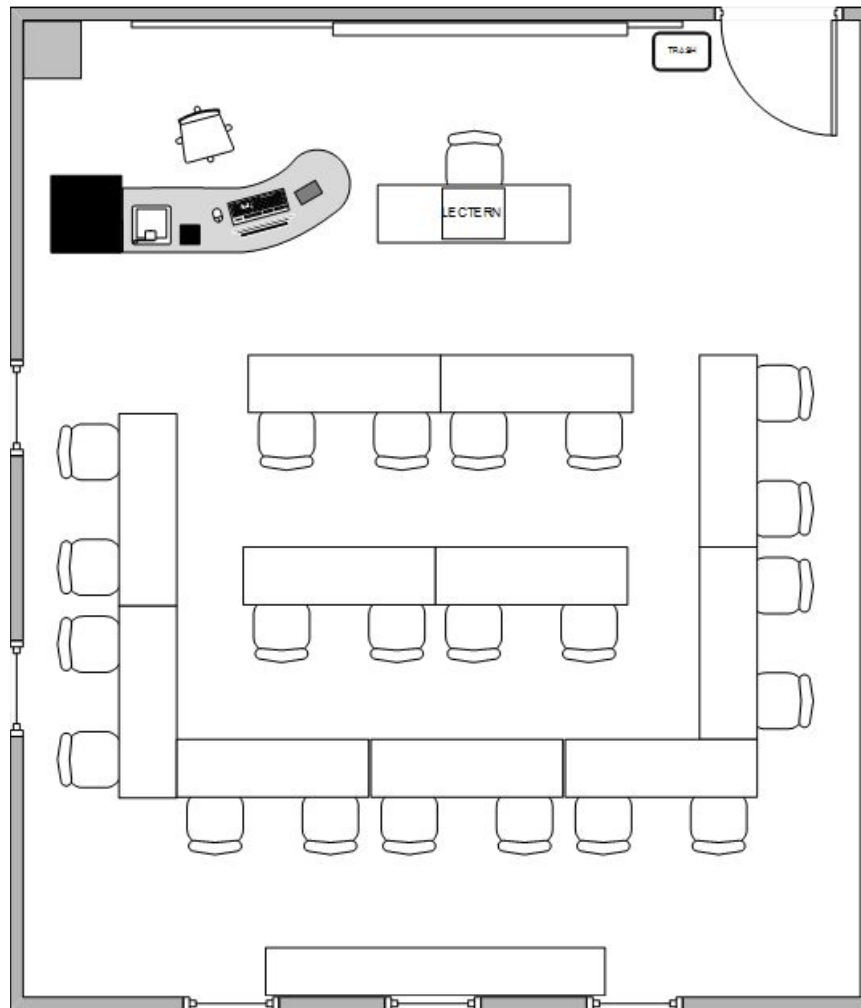

AD20

DEFAULT CLASSROOM LAYOUT

22 ROOM SEATING

- 22 CHAIRS (Sauder Lunar Tulip)
- 1 TEACHING STOOL (Sauder Sherpa Grey Heather)
- 12 5' X 1.5' TABLES
- 1 LECTERN
- 1 WASTE BASKET

PLEASE RETURN ROOM TO THIS SETUP AFTER USE