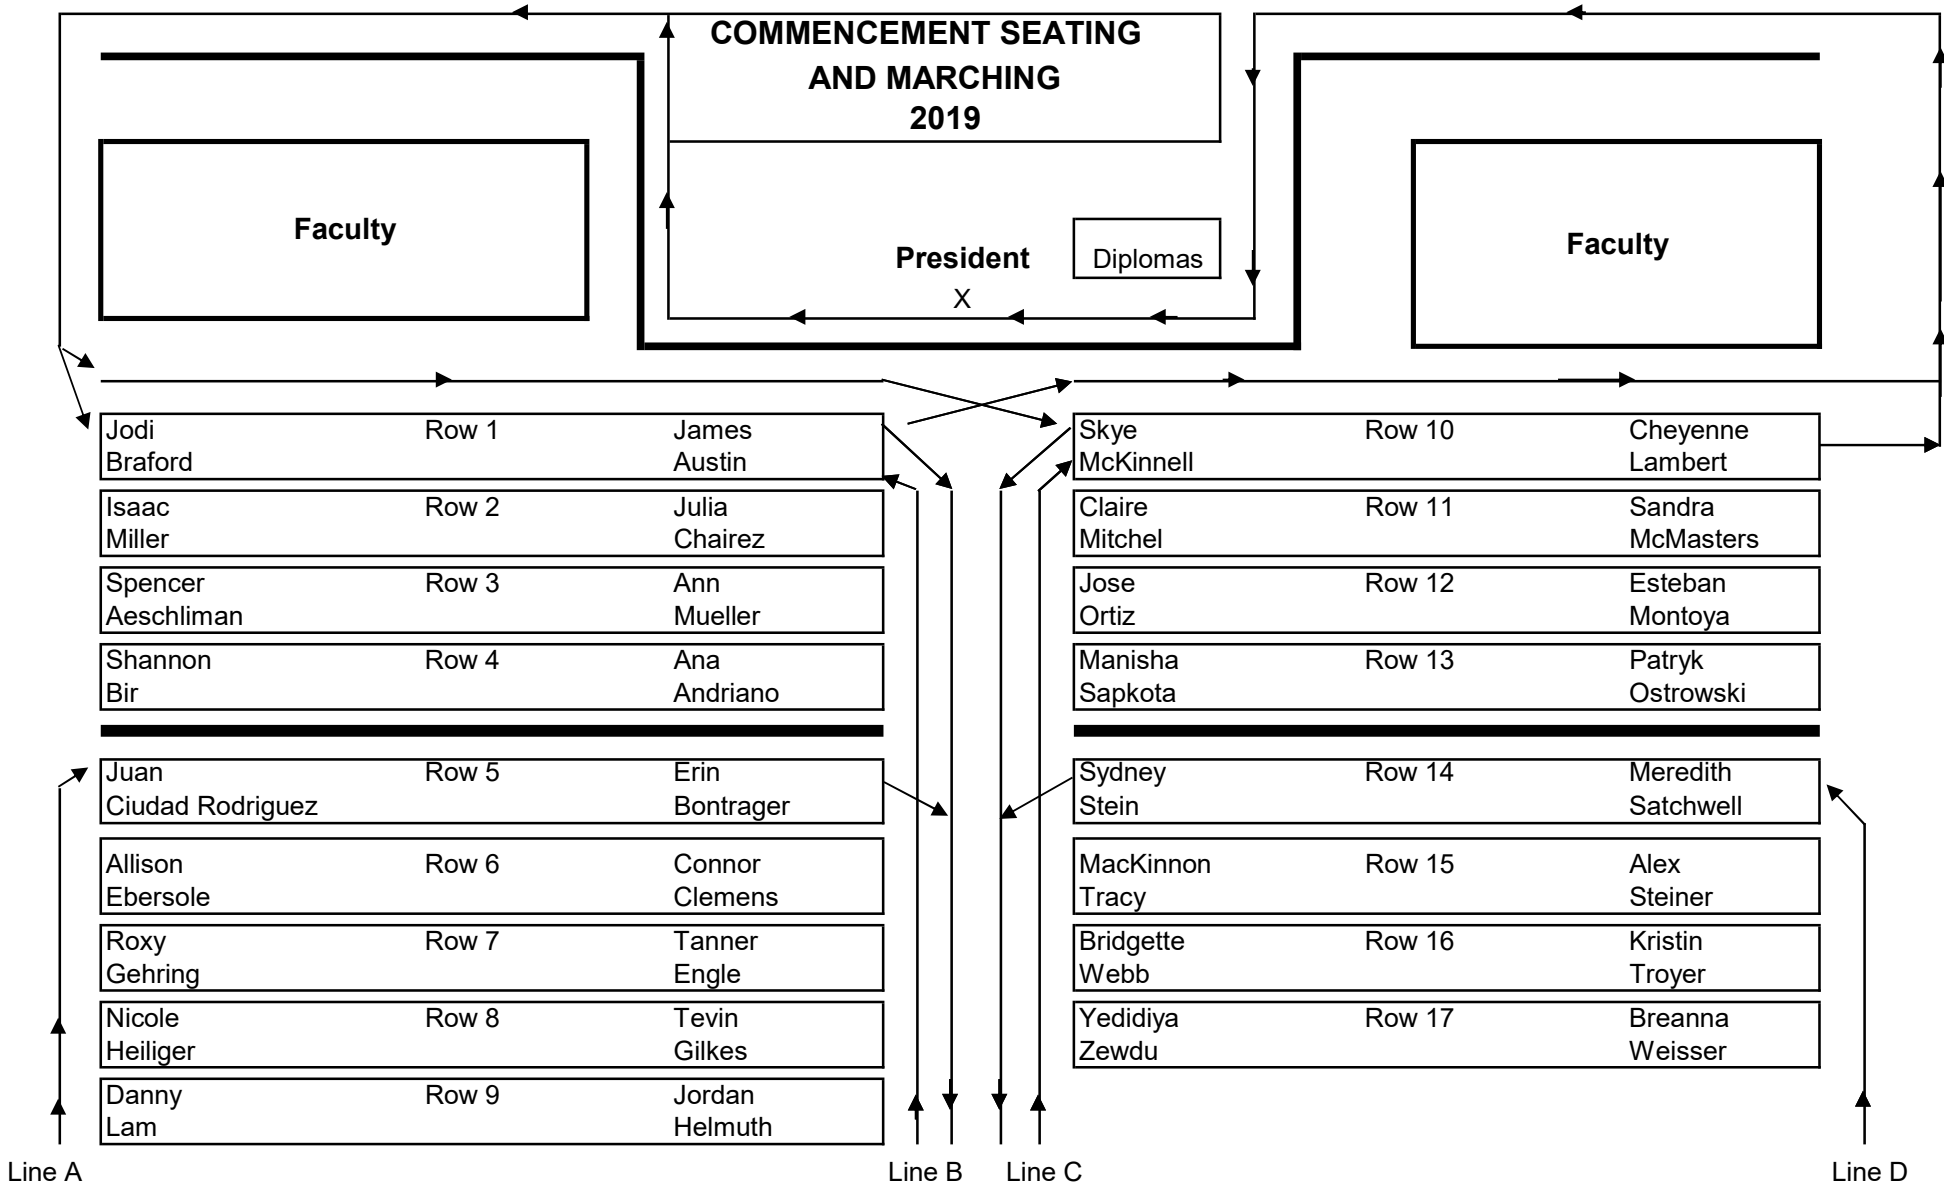

Formation of Processional Line

Form line in the College Mennonite Church Fellowship Hall
by 2:40 pm, Sunday, April 28, 2019
Locate by persons near you, according to the
processional line information on the other sheet.

Each row is alphabetical.
There are 13 seats per row.

Inclement weather - - Gingerich Rec. Fitness Center- turf room