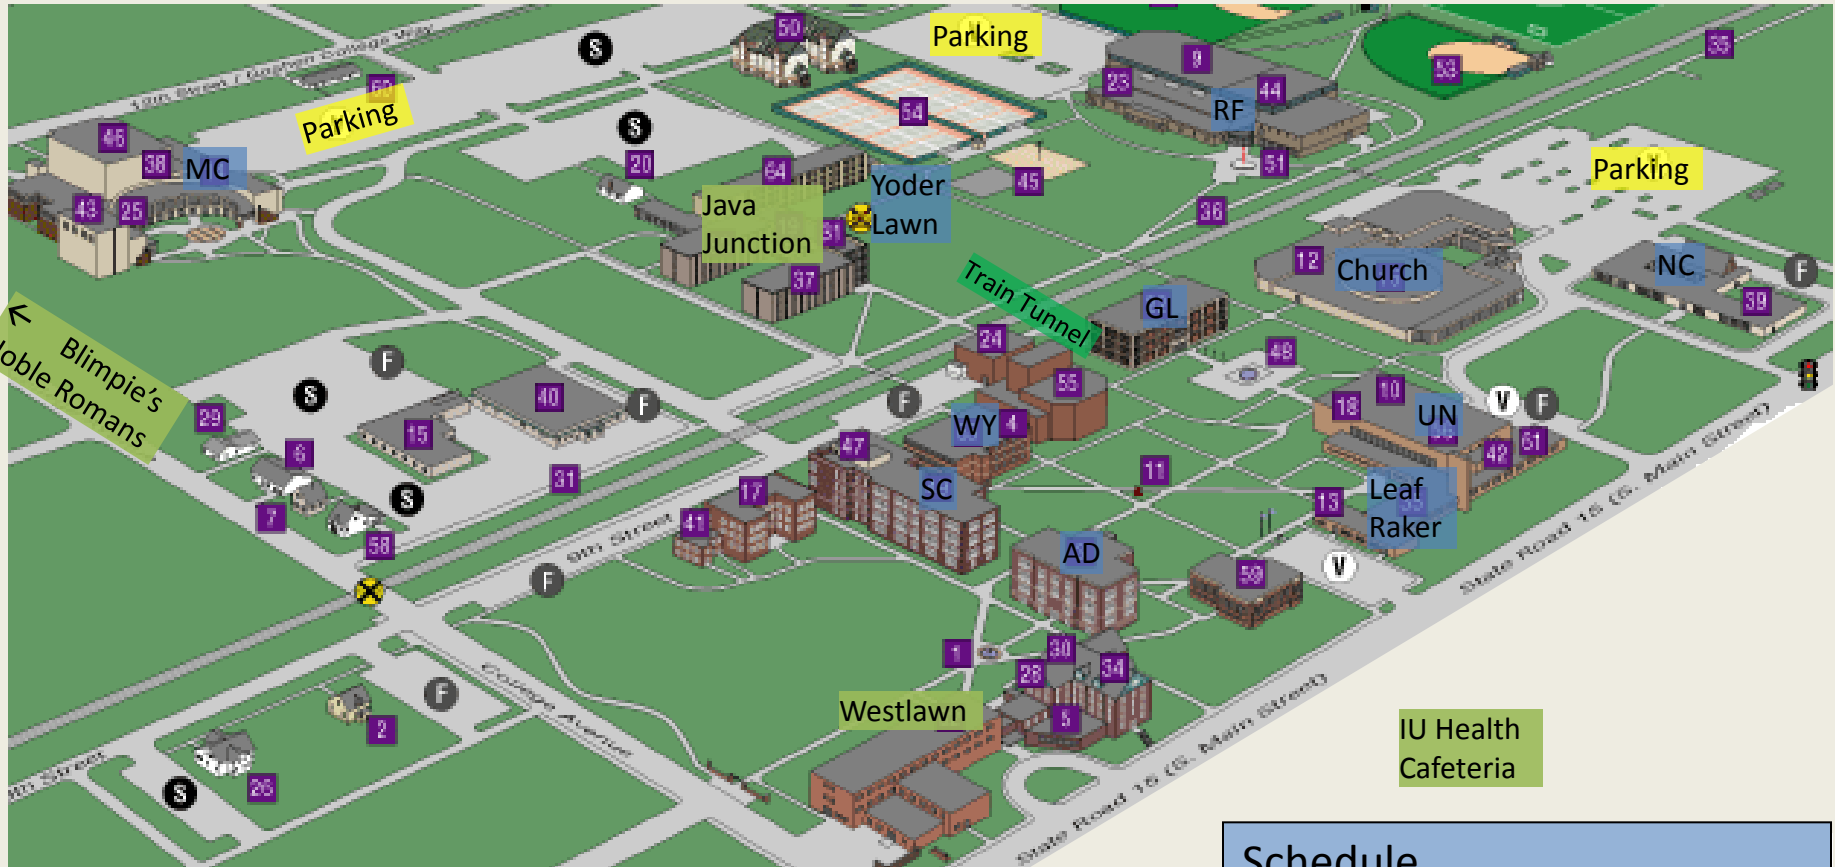

# Goshen College Campus Map

For wireless, connect to gc-guest.  
Enter an email address.

Food Options: Coffee and tea will be available in the early morning near the registration table in the Church Chapel Lobby. Westlawn Dining Hall (AVI Fresh food service) will be open for a continental breakfast 10:00am to noon (\$5.41+tax) and for brunch/lunch noon to 1:00pm (\$7.09+tax). Java Junction (student run coffee bar) in the Connector will be open 1:30-4:30pm. Vending machines with snacks and beverages are available in the Newcomer Center (NC) lounge area and the Union Building (UN). IU Health Goshen Hospital (across the street) has a dining area. A Blimpie's and Noble Romans is a half-mile west at 1303 College Ave. More fast food restaurants can be found on Lincolnway/US 33 southeast of campus and on W. Pike St./US 33 northwest of campus.

## Schedule

- 7:30 Registration
- 8:30 Welcome Ceremony
- 9:00 Events Begin
- 2:15 Coaches Meeting
- 3:15 Awards Ceremony