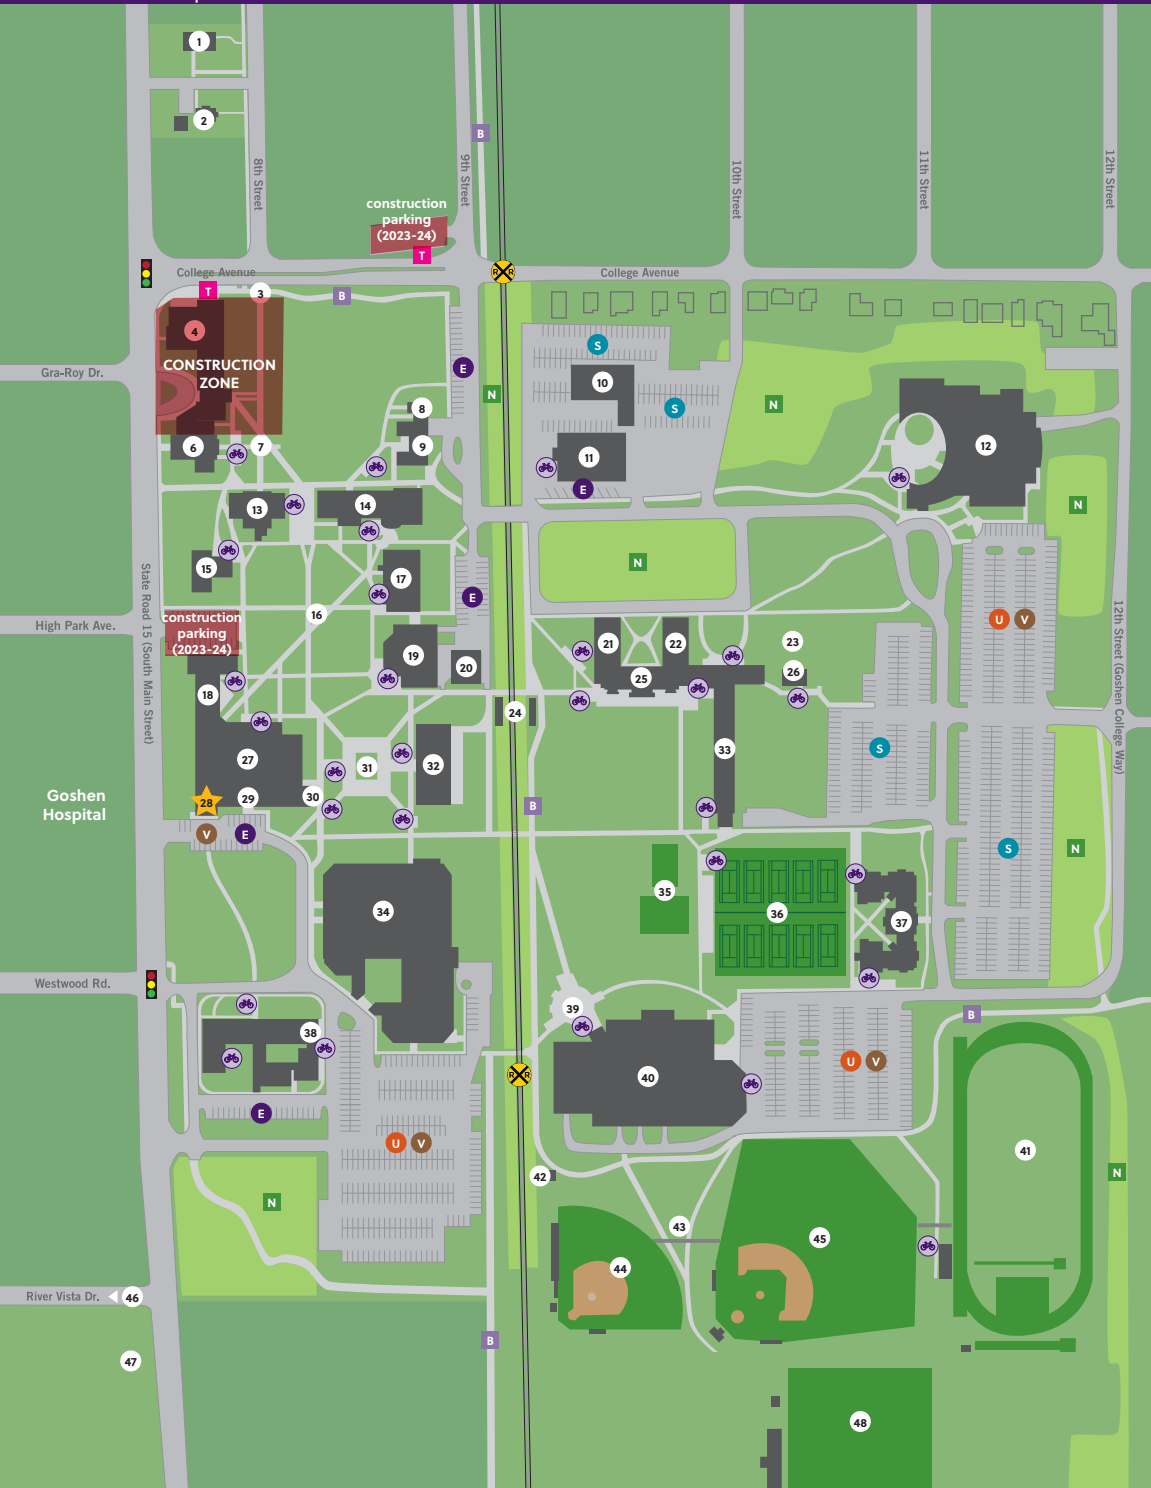

Campus Map

Academic Success Center	32	Leaf Raker Cafe	18
Accounting Office	13	Library Gallery	32
Adelphian Fountain	7	Mennonite Historical Library	32
Administration Building (AD)	13	Miller Residence Hall	21
Admissions Office	28	Music Center (MC)	12
Alumni Office	13	Music Department	12
Art Department	15	Newcomer Center (NC)	38
Biological Sciences Department	38	Nursing Department	17
Bookstore (online only): goshen.edu/bookstore		Nyai Oyer Gamelan	27
Box Office	12	Octavio Romero Student Apartments	37
"Broken Shield" Sculpture	16	Physical Plant	11
Campus Center for Young Children (CCYC)	34	Physics & Pre-Engineering Department	14
Campus Ministries Office	17	President's Office	13
Campus Post (mail and package pick-up)	29	Printing and Mailing Services	8
Campus Safety Office (Emergencies: 574.535.7599)	17	Psychology Department	14
Career Networks Office	38	Quiet Place (prayer room)	6
Center for Communication Studies	38	Radio Station: 91.1 FM – The Globe	38
Center for Community Engagement	38	Registrar's Office	13
Chairman Building	10	Religion, Justice & Society Department	17
Chemistry Department	14	Rieth Recital Hall	12
Church-Chapel (CC) / College Mennonite Church	34	Roman Gingerich Recreation-Fitness Center (RFC)	40
Coffman Residence Hall	9	Sand Volleyball / Outdoor Basketball Courts	35
College Cabin	46	Sauder Concert Hall	12
Communications and Marketing Office	6	Scherz Computer Lab	30
Community School of the Arts	12	Schrock Plaza	31
Commuter Lounge	30	Science Hall (SC)	14
Connector	25	"Sky Rhythms" Sculpture	39
Counseling Office	17	Soccer Field	48
Development Office	13	Social Work Department	13
Dining Hall	18	Softball Field	44
Diversity, Equity and Inclusion Office	17	Student Life Office	17
East Hall (intentional living community)	26	Sunshower Project (solar hot water collector)	42
Education Department	34	Sustainability & Environmental Education Department	14
Eighth Street Gate	3	Tennis Courts	36
Eigsti Track and Field Complex	41	Title IX Office	17
English Department	17	Theater Department	19
Events Office	12	Train Underpass	24
Fellowship Hall	34	Umble Center (UC)	19
Financial Aid Office	28	Union Building (UN)	27
FiveCore Media	38	Union Dining	18
Global Education Office (SST)	38	Visual Arts Building (VA)	15
Good Library (GL)	32	Welcome Center	28
Heating Plant	20	Westlawn Hall (under renovation)	4
Hershberger Art Gallery	12	Witmer Woods	47
History & Political Science Department	17	Wyse Hall (WY)	17
Howell House (intentional living community)	1	Yoder Baseball Field ("The Sarge")	45
Human Resources Office	13	Yoder Residence Hall	33
Hunsberger Commons	27		
Information Technology Services (ITS)	30		
Ingold Athletic Complex	43		
ITS Media	29		
Java Junction Coffee Shop	25		
Juanita Lark Welcome Center	28		
Kenwood House (intentional living community)	2		
Kinesiology Department	40		
Kratz Residence Hall	22		
Kulp Residence Hall	6		
Labyrinth	23		