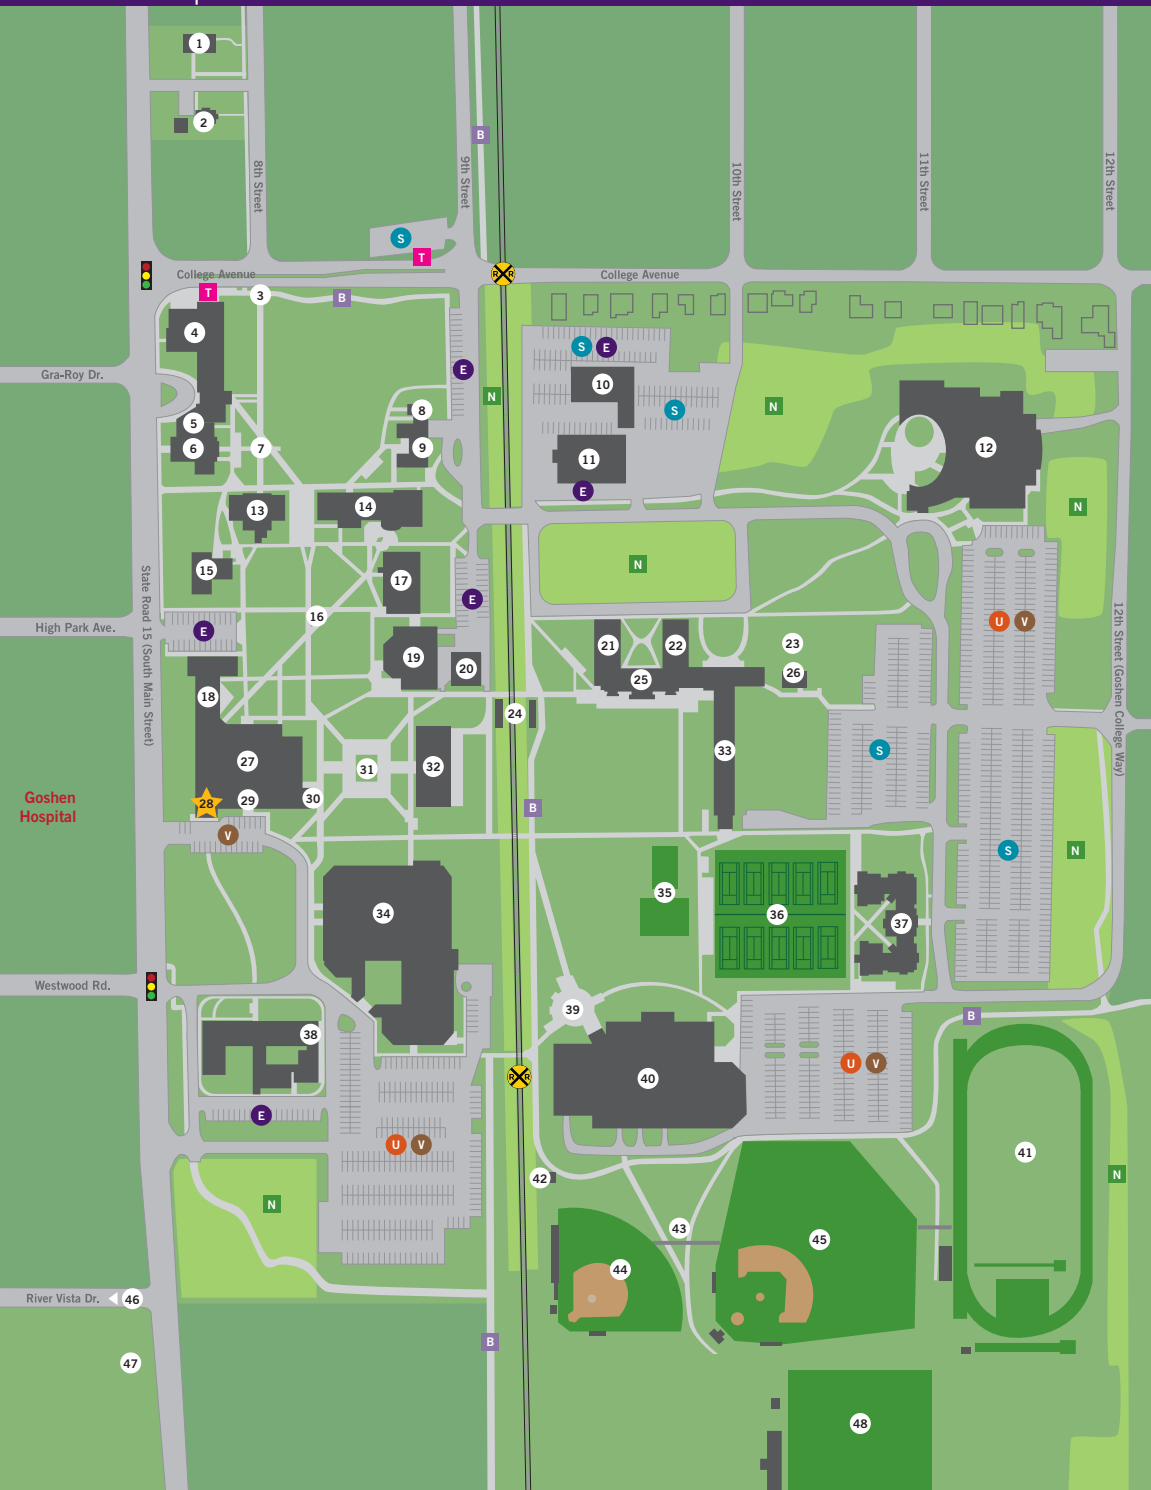

# Campus Map

Academic Success Center	32	Labyrinth	23
Accounting Office	13	Leadership Hub	18
Adelphian Fountain	7	Leaf Raker Cafe	18
<b>Administration Building (AD)</b>	<b>13</b>	Library Gallery	32
Admissions Office	28	Mennonite Historical Library	32
Alumni Office	13	<b>Miller Residence Hall</b>	<b>21</b>
Art Department	15	<b>Music Center (MC)</b>	<b>12</b>
Biological Sciences Department	38	Music Department	12
Bookstore (online only): <a href="http://goshen.edu/bookstore">goshen.edu/bookstore</a>		<b>Newcomer Center (NC)</b>	<b>38</b>
Box Office	12	Nursing Department	17
"Broken Shield" Sculpture	16	Nyai Oyer Gamelan	27
Campus Center for Young Children (CCYC)	34	<b>Octavio Romero Student Apartments</b>	<b>37</b>
Campus Ministries Office	17	<b>Physical Plant</b>	<b>11</b>
Campus Post (mail and package pick-up)	29	Physics & Pre-Engineering Department	14
Campus Safety Office (Emergencies: 574.535.7599)	17	President's Office	13
Career Networks Office	38	Printing and Mailing Services	8
Center for Communication Studies	38	Psychology Department	14
Center for Community Engagement	38	Quiet Place (prayer room)	6
<b>Chairman Building</b>	<b>10</b>	Radio Station: 91.1 FM – The Globe	38
Chemistry Department	14	Registrar's Office	13
<b>Church-Chapel (CC)/College Mennonite Church</b>	<b>34</b>	Religion, Justice & Society Department	17
<b>Coffman Residence Hall</b>	<b>9</b>	Rieth Recital Hall	12
<b>College Cabin</b>	<b>46</b>	<b>Roman Gingerich Recreation-Fitness Center (RFC)</b>	<b>40</b>
Communications and Marketing Office	6	Sand Volleyball / Outdoor Basketball Courts	35
Community School of the Arts	12	Sauder Concert Hall	12
Commuter Lounge	30	Schertz Computer Lab	30
<b>Connector</b>	<b>25</b>	Schrock Plaza	31
Counseling Office	17	<b>Science Hall (SC)</b>	<b>14</b>
Development Office	13	"Sky Rhythms" Sculpture	39
Dining Hall	4	Soccer Field	48
Diversity, Equity and Inclusion Office	17	Social Work Department	13
<b>East Hall (intentional living community)</b>	<b>26</b>	Softball Field	44
Education Department	34	Student Life Office	17
Eighth Street Gate	3	Sunshower Project (solar hot water collector)	42
Eigsti Track and Field Complex	41	Sustainability & Environmental Education Department	14
English Department	17	Tennis Courts	36
Events Office	12	Title IX Office	17
Fellowship Hall	34	Theater Department	19
Financial Aid Office	28	Train Underpass	24
FiveCore Media	38	<b>Umble Center (UC)</b>	<b>19</b>
Global Education Office (SST)	38	<b>Union Building (UN)</b>	<b>27</b>
<b>Good Library (GL)</b>	<b>32</b>	<b>Visual Arts Building (VA)</b>	<b>15</b>
<b>Heating Plant</b>	<b>20</b>	Welcome Center	28
Hersberger Art Gallery	12	<b>Westlawn (WL) Dining Hall</b>	<b>4</b>
History & Political Science Department	17	Witmer Woods	47
<b>Howell House (intentional living community)</b>	<b>1</b>	<b>Wyse Hall (WY)</b>	<b>17</b>
Human Resources Office	5	Yoder Baseball Field ("The Sarge")	45
Hunsberger Commons	27	<b>Yoder Residence Hall</b>	<b>33</b>
Hunsberger Haitian Art Collection	27		
Information Technology Services (ITS)	30		
Ingold Athletic Complex	43		
ITS Media	29		
Java Junction Coffee Shop	25		
Juanita Lark Welcome Center	28		
<b>Kenwood House (intentional living community)</b>	<b>2</b>		
Kinesiology Department	40		
<b>Kratz Residence Hall</b>	<b>22</b>		
<b>Kulp Residence Hall</b>	<b>6</b>		