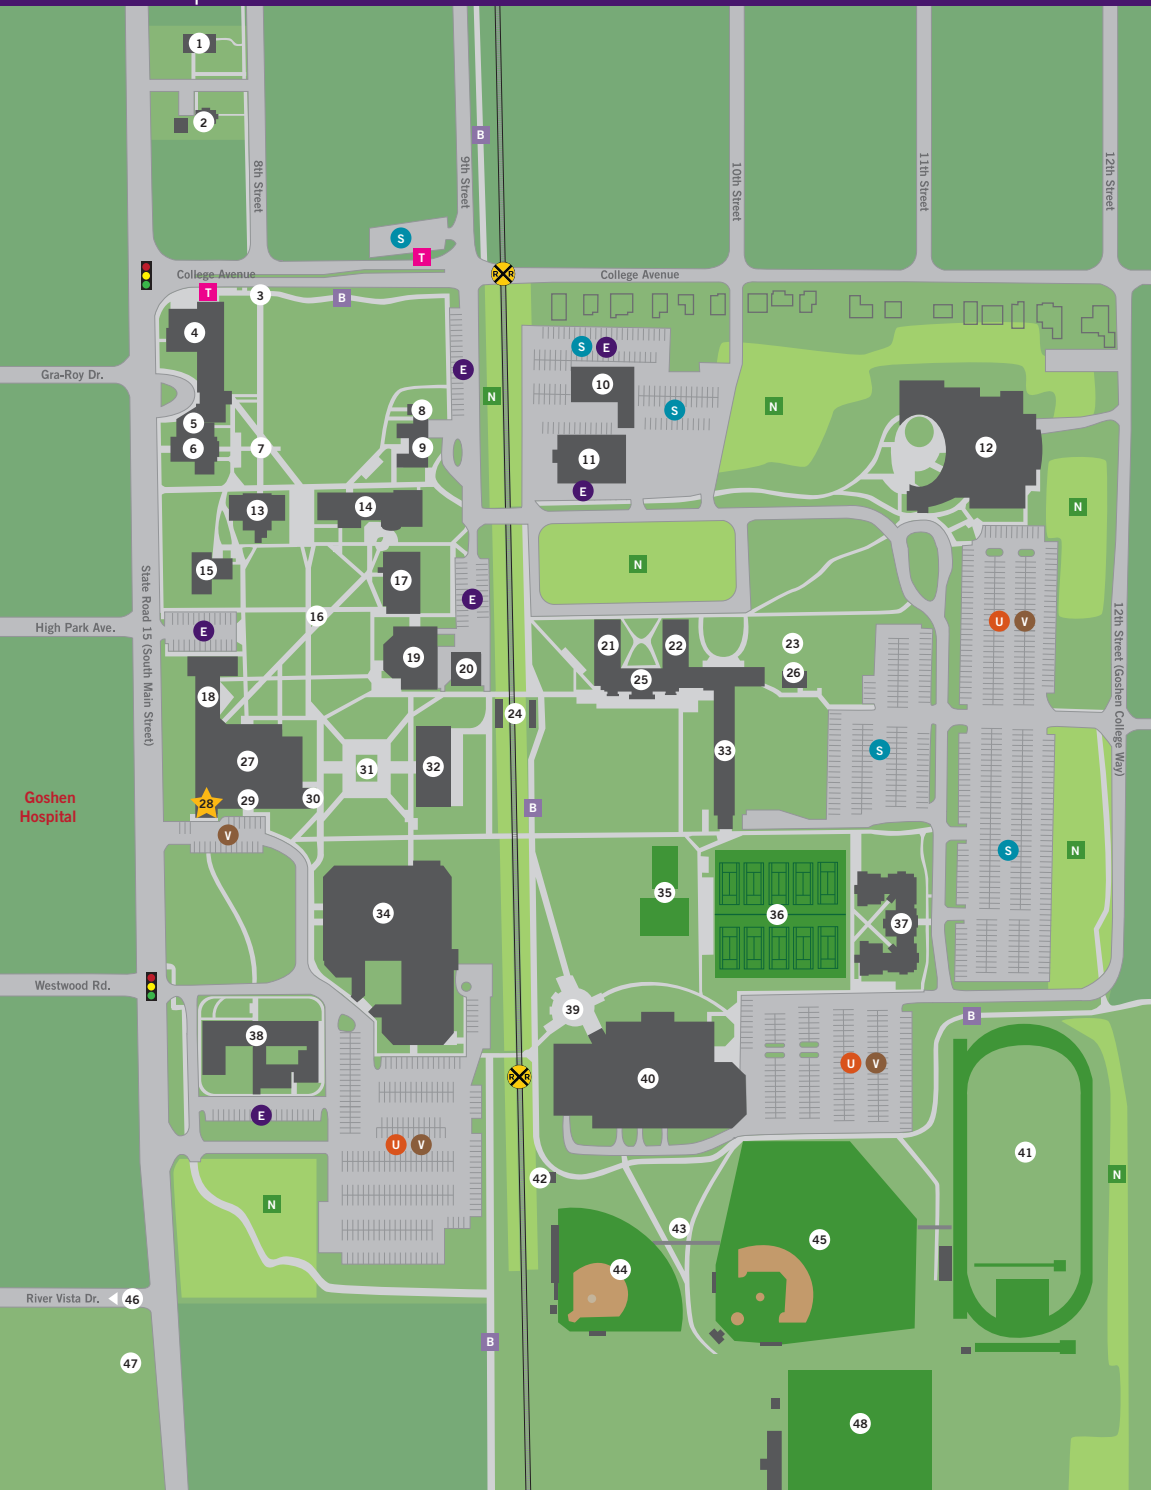

Campus Map

Academic Success Center.....	32	Labyrinth.....	23
Accounting Office.....	13	Leaf Raker Cafe.....	18
Adelphian Fountain.....	7	Library Gallery.....	32
Administration Building (AD).....	13	Mennonite Historical Library.....	32
Admissions Office.....	28	Miller Residence Hall.....	21
Alumni Office.....	13	Music Center (MC).....	12
Art Department.....	15	Music Department.....	12
Biological Sciences Department.....	38	Newcomer Center (NC).....	38
Bookstore: goshen.edu/bookstore		Nursing Department.....	17
Box Office.....	12	Nyai Oyer Gamelan.....	27
"Broken Shield" Sculpture.....	16	Octavio Romero Student Apartments.....	37
Campus Center for Young Children (CCYC).....	34	Physical Plant (PP).....	11
Campus Ministries Office.....	17	Physics & Pre-engineering Department.....	14
Campus Post (mail and package pick-up).....	29	President's Office.....	13
Campus Safety Office (Emergencies: 574.535.7599).....	17	Printing and Mailing Services.....	8
Career Networks Office.....	38	Psychology Department.....	14
Center for Communication Studies.....	38	Quiet Place (prayer room).....	6
Center for Community Engagement.....	38	Radio Station: 91.1 FM – The Globe.....	38
Chairman Building.....	10	Registrar's Office.....	13
Chemistry Department.....	14	Religion, Justice & Society Department.....	17
Church-Chapel (CC)/College Mennonite Church.....	34	Rieth Recital Hall.....	12
Coffman Residence Hall.....	9	Roman Gingerich Recreation-Fitness Center (RFC).....	40
College Cabin.....	46	Sand Volleyball / Outdoor Basketball Courts.....	35
Communications and Marketing Office.....	6	Sauder Concert Hall.....	12
Community School of the Arts.....	12	Schertz Computer Lab.....	30
Commuter Lounge.....	30	Schrock Plaza.....	31
Connector.....	25	Science Hall (SC).....	14
Counseling Office.....	17	"Sky Rhythms" Sculpture.....	39
Development Office.....	13	Soccer Field.....	48
Dining Hall.....	4	Social Work Department.....	13
Diversity, Equity and Inclusion Office.....	17	Softball Field.....	44
East Hall (intentional living community).....	26	Student Life Office.....	17
Education Department.....	34	Sunshower Project (solar hot water collector).....	42
Eighth Street Gate.....	3	Sustainability & Environmental Education Department.....	14
Eigsti Track and Field Complex.....	41	Tennis Courts.....	36
English Department.....	34	Title IX Office.....	17
Events Office.....	12	Theater Department.....	19
Fellowship Hall.....	34	Train Underpass.....	24
Financial Aid Office.....	28	Umble Center (UC).....	19
FiveCore Media.....	38	Union Building (UN).....	27
Global Education Office (SST).....	38	Visual Arts Building (VA).....	15
Good Library.....	32	Welcome Center.....	28
Heating Plant.....	20	Westlawn Dining Hall.....	4
Hershberger Art Gallery.....	12	Witmer Woods.....	47
History & Politics Department.....	17	World Languages Department.....	13
Howell House (intentional living community).....	1	Wyse Hall (WY).....	17
Human Resources Office.....	5	Yoder Baseball Field ("The Sarge").....	45
Hunsberger Commons.....	27	Yoder Residence Hall.....	33
Hunsberger Haitian Art Collection.....	27		
Information Technology Services (ITS).....	30		
Ingold Athletic Complex.....	43		
ITS Media.....	29		
Java Junction Coffee Shop.....	25		
Juanita Lark Welcome Center.....	28		
Kenwood House (intentional living community).....	2		
Kinesiology Department.....	40		
Kratz Residence Hall.....	22		
Kulp Residence Hall.....	6		