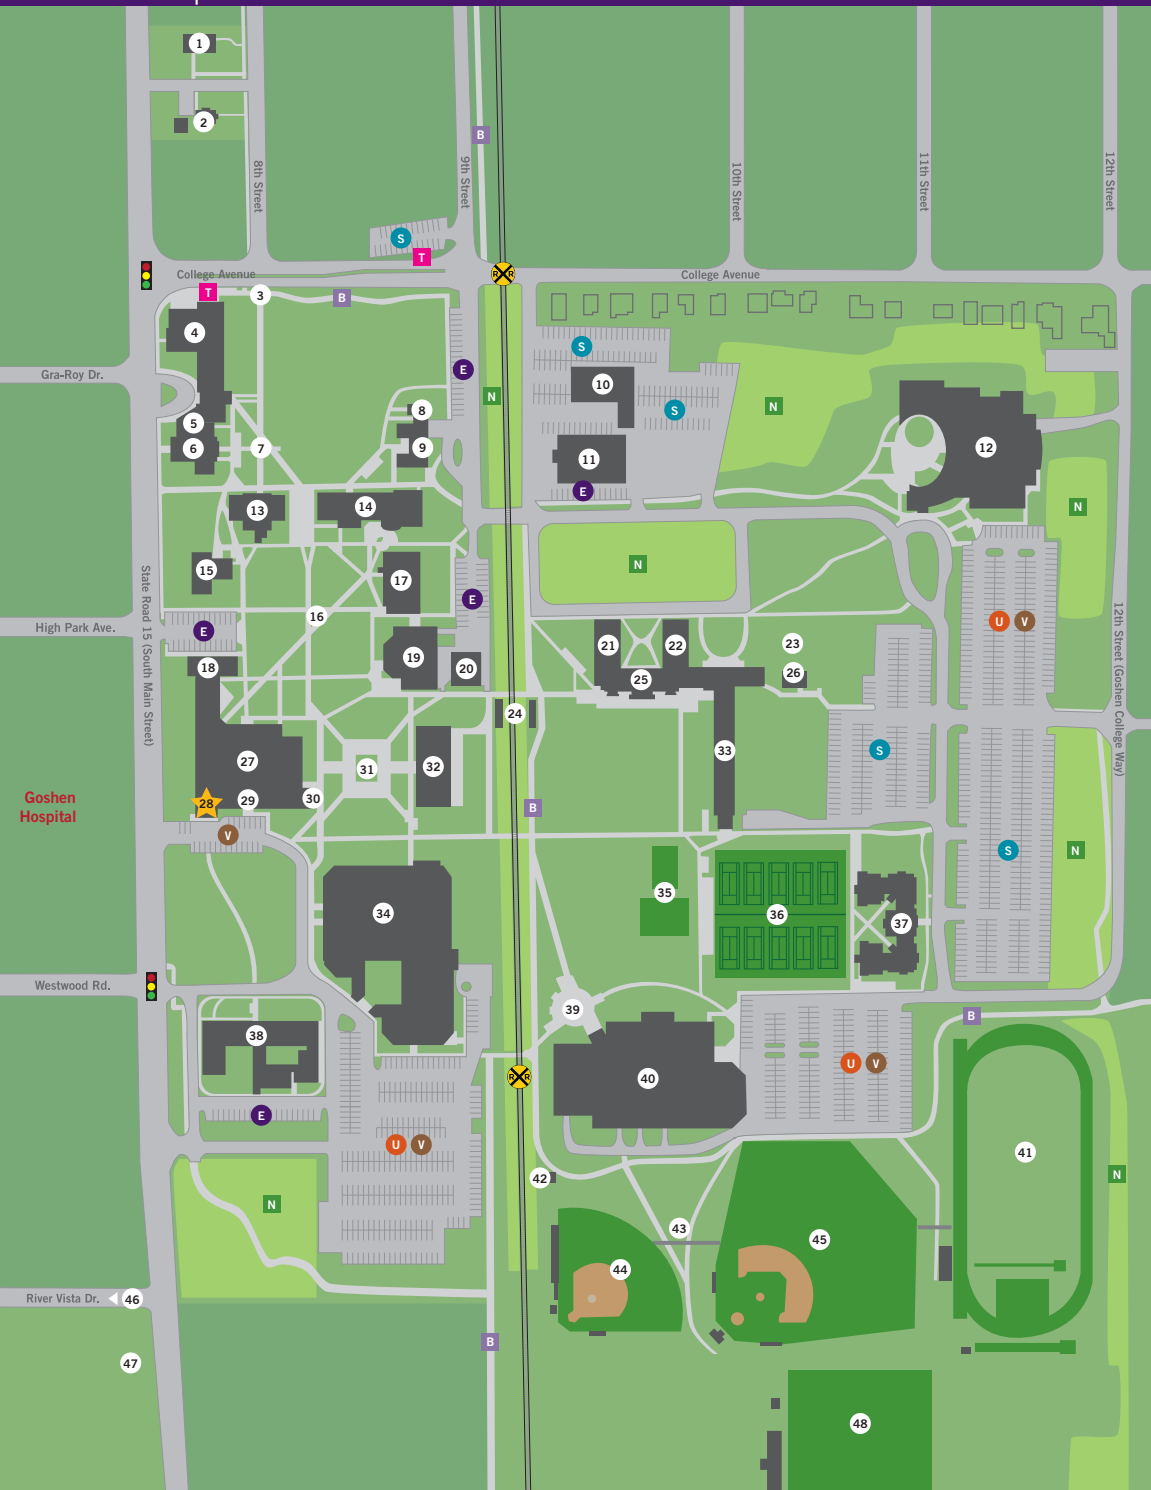

Campus Map

Academic Success Center.....	32	Leaf Raker Cafe.....	27
Accounting Office.....	13	Library Art Gallery.....	32
Adelphian Fountain.....	7	Mennonite Historical Library.....	32
Administration Building (AD).....	13	Miller Residence Hall.....	21
Admissions Office.....	28	Music Center (MC).....	12
Alumni Office.....	13	Nyai Oyer Gamelan.....	27
Bookstore.....	18	Newcomer Center (NC).....	38
Box Office.....	12	Octavio Romero Apartments.....	37
"Broken Shield" Sculpture.....	16	Physical Plant (PP).....	11
Campus Center for Young Children (CCYC).....	34	President's Office.....	13
Campus Ministries Office.....	17	Printing and Mailing Services.....	8
Campus Post (mail and package pick-up).....	29	Quiet Place (prayer room).....	6
Campus Safety Office (For emergencies, call: 574.535.7599).....	17	Radio Station: 91.1 FM - The Globe.....	38
Career Networks Office.....	17	Roman Gingerich	
Center for Communication Studies.....	38	Recreation-Fitness Center (RFC).....	40
Chairman Building.....	10	Registrar's Office.....	13
Church-Chapel (CC) / College Mennonite Church.....	34	Rieth Recital Hall.....	12
Coffman Residence Hall.....	9	Sand Volleyball / Outdoor Basketball Courts.....	35
College Cabin.....	46	Sauder Concert Hall.....	12
Communications and Marketing Office.....	6	Schertz Computer Lab.....	30
Community School of the Arts.....	12	Schrock Plaza.....	31
Commuter Lounge.....	30	Science Hall.....	14
Connector.....	25	"Sky Rhythms" Sculpture.....	39
Counseling Office.....	17	Soccer Field.....	48
Development Office.....	13	Softball Field.....	44
Dining Hall.....	4	Student Life Office.....	17
Diversity, Equity and Inclusion Office.....	17	Sunshower Project (solar hot water collector).....	42
East Residence Hall.....	26	Tennis Courts.....	36
Eighth Street Gate.....	3	Title IX Office.....	17
Eigsti Track and Field Complex.....	41	Train Underpass.....	24
Events Office.....	12	Umble Center (UC).....	19
Fellowship Hall.....	34	Union Building (UN).....	27
Financial Aid Office.....	13	Visual Arts Building (VA).....	15
FiveCore Media.....	38	Welcome Center.....	28
Good Library.....	32	Westlawn Dining Hall.....	4
Heating Plant.....	20	Witmer Woods.....	47
Hershberger Art Gallery.....	12	Wyse Hall (WY).....	17
Howell House.....	1	Yoder Baseball Field ("The Sarge").....	45
Human Resources Office.....	5	Yoder Residence Hall.....	32
Hunsberger Commons.....	27		
Hunsberger Haitian Art Collection.....	27		
Information Technology Services (ITS).....	30		
Ingold Athletic Complex.....	43		
International Education Office.....	13		
ITS Media.....	29		
Java Junction Coffee Shop.....	25		
Juanita Lark Welcome Center.....	28		
Kenwood House.....	2		
Kratz Residence Hall.....	22		
Kulp Residence Hall.....	6		
Labyrinth.....	23		