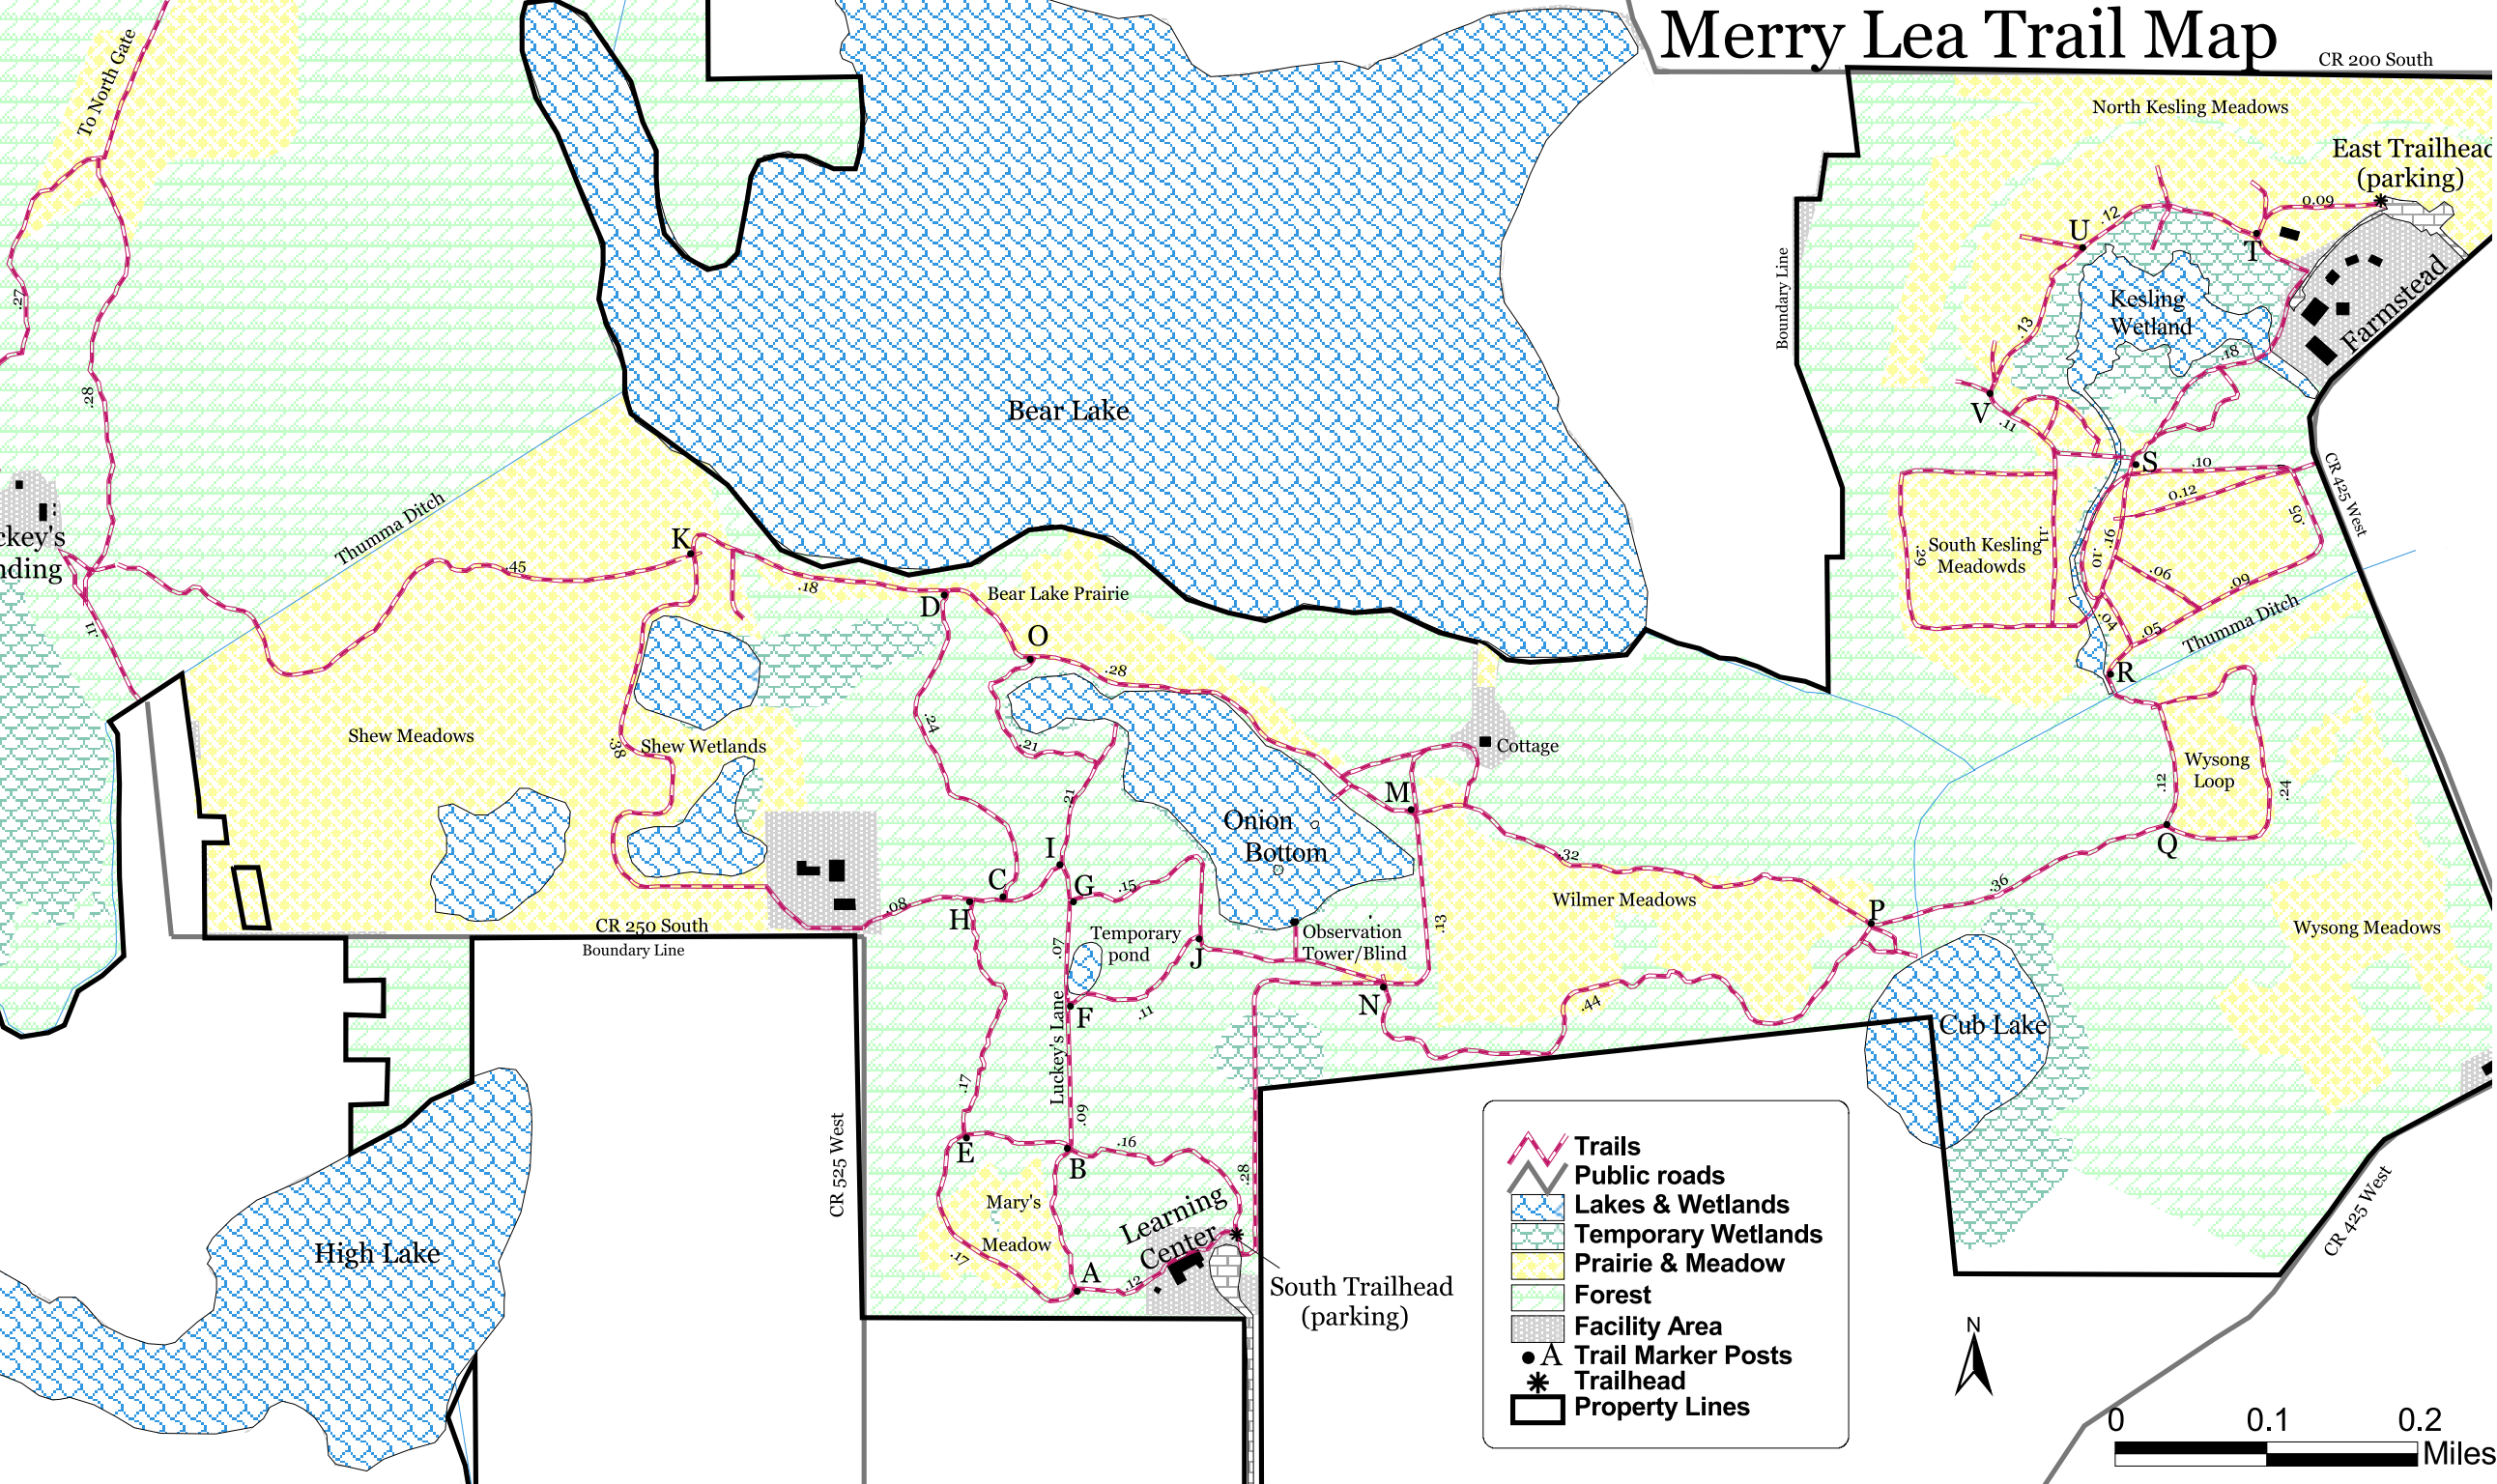

# Merry Lea Trail Map

CR 200 South

**Trails**

**Public roads**

**Lakes & Wetlands**

**Temporary Wetlands**

**Prairie & Meadow**

**Forest**

**Facility Area**

**A Trail Marker Posts**

**\* Trailhead**

**Property Lines**