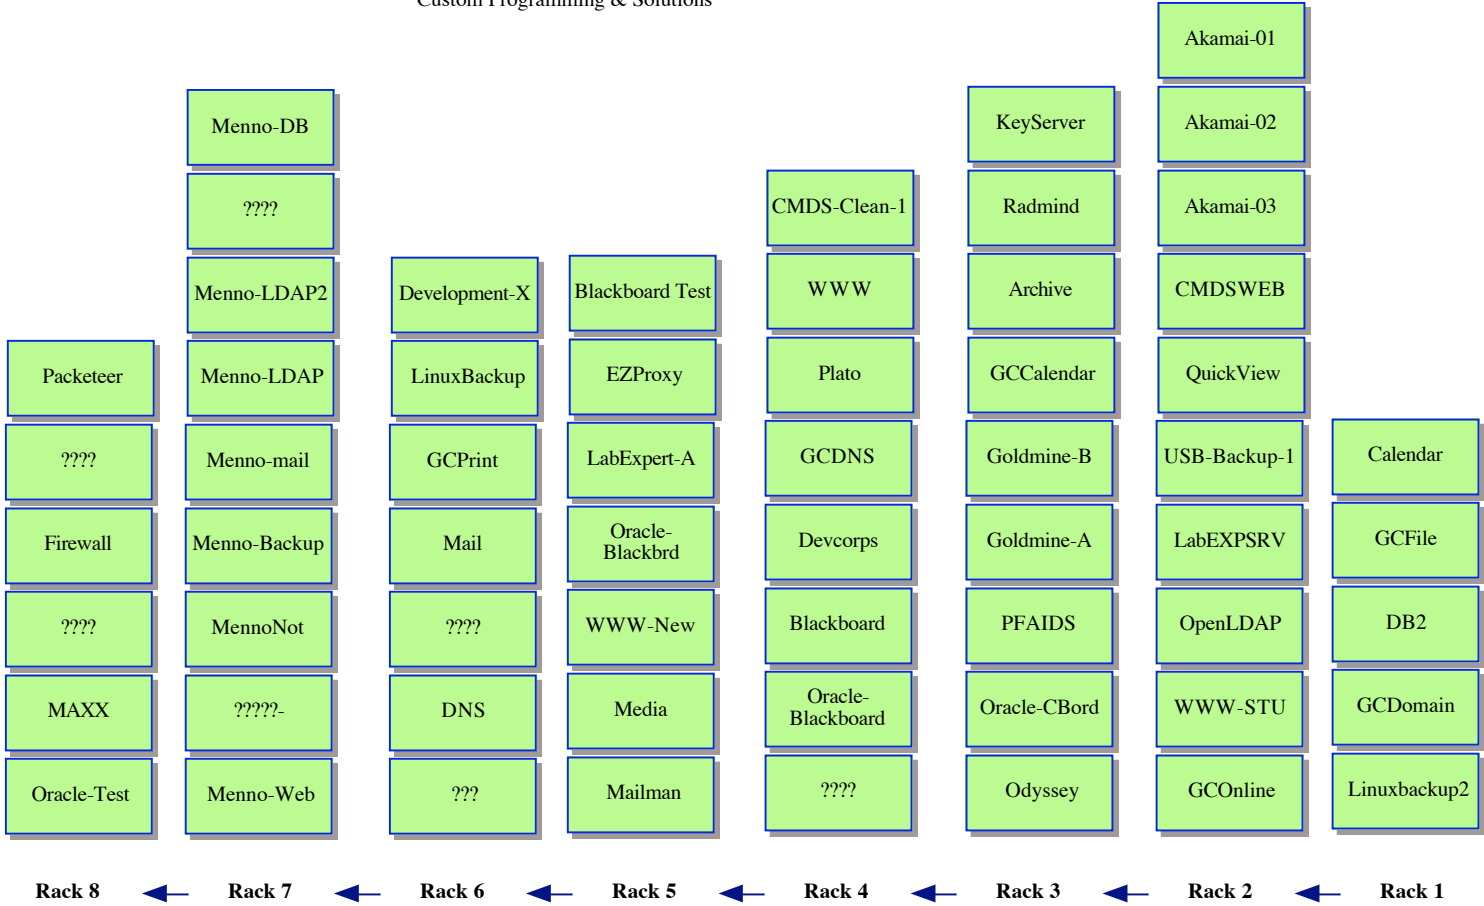

ITS Media Services
ID Card Production
Bar Code Swipe System
CD/DVD Duplication
VHS/Audio Cassette Duplication
AV Recording
AV Post-production
TIVO Recording
Event AV Support
Classroom AV Support
Crestron Programming
Security Systems
Radio Station Engineering Support
Digital Camera Checkout
Camcorder Checkout
Laptop Checkout
Projector Checkout
Misc AV checkout
Conference Badging
Lamination
AV Streaming
RFC Scoreboard maintenance
Laptop consulting/purchasing

ITS Media Key Customers
Music
Student Life
ASL
Communications
WGCS
Athletics
Executive Offices
Admissions
College Relations
Registrar

ITS Computing Services
Desktop Support (Mac, PC)
Email (Webmail, POP3, IMAP)
Oracle Calendar
File Services
Backup Services
Printing Services
Network Services
Wireless Networking
Internet Connectivity
Mobile Computing
Network & Computer Security
Disaster Recovery/Business Continuity
Administrative Systems
Software Acquisition/License Management
WWW Support
Web Content Management
Academic Technology Support
Custom Programming & Solutions

Major AV Systems
Sauder Hall
Reith Recital Hall
Umble Center
Church Chapel
CC Fellowship Hall
NC 19
Game Room
Java Junction
RFC
Athletic Field
Health Center
Music Center Listening Lab

Other Systems
Art Gallery Security
BarCode Scanning System

GC Wireless Network
50 AP's

GC Network
1600 nodes

GC Servers